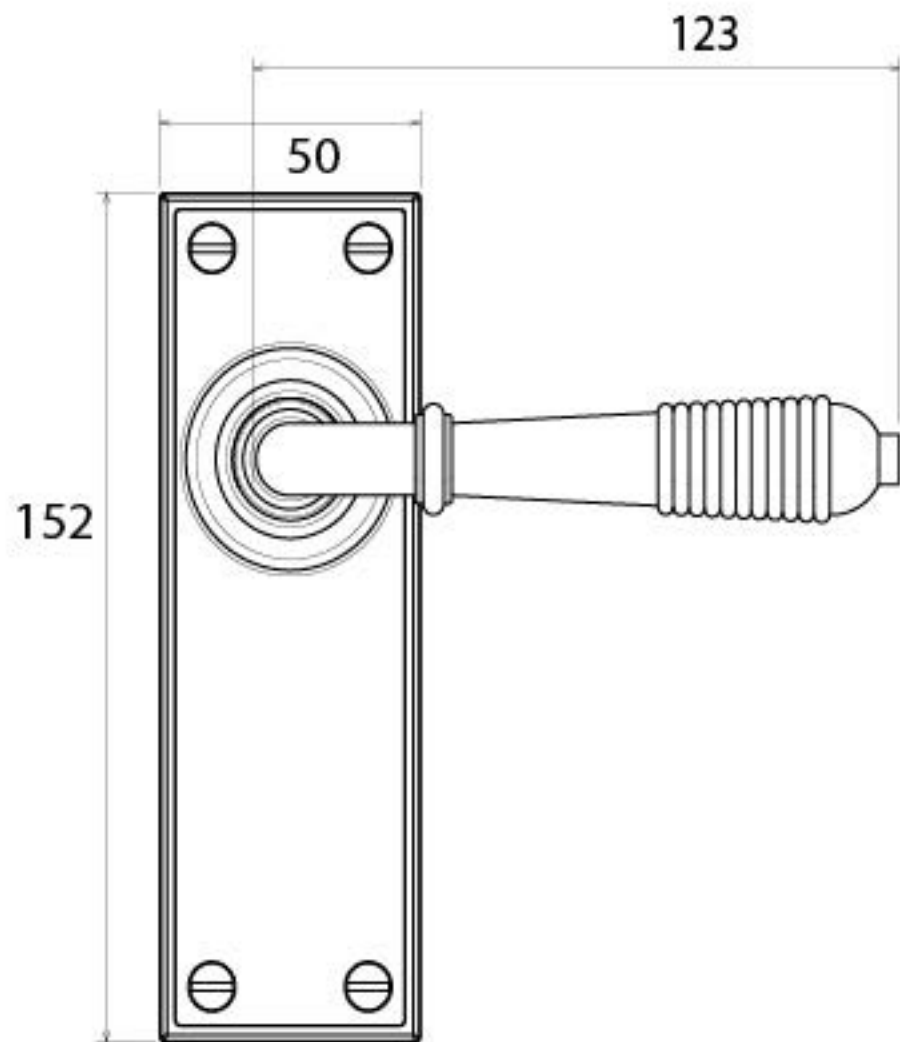

PRODUCT CODE 91914

SPINDLE

HANDFORGED
TRADITIONAL
IRON MONGERY

Due to the hand crafted nature of our products all measurements are approximate and should be used as a guide only