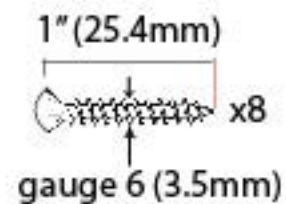

PRODUCT CODE 91914

SPINDLE

HANDFORGED
TRADITIONAL
IRON MONGERY

Due to the hand crafted nature of our products all measurements are approximate and should be used as a guide only