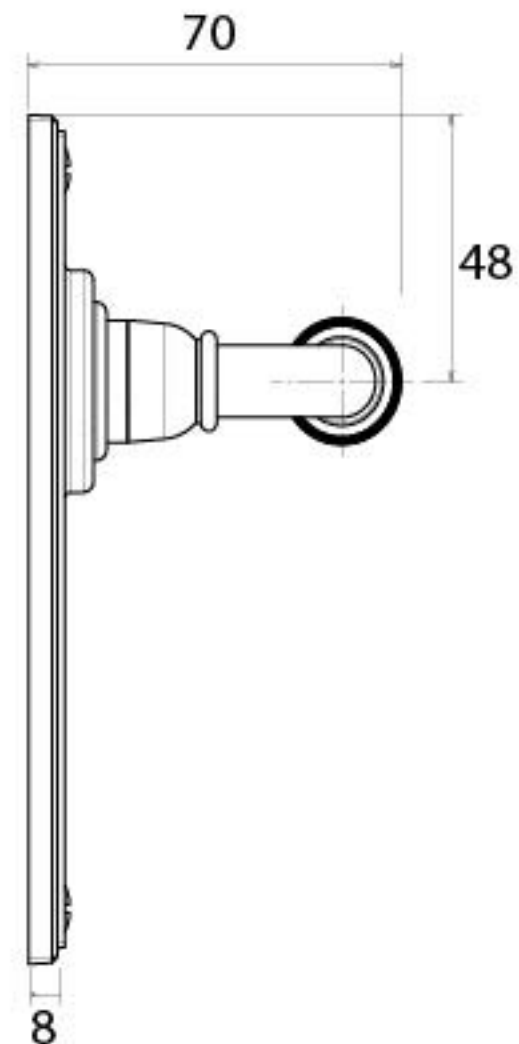

PRODUCT CODE 91914

SPINDLE

HANDFORGED
TRADITIONAL
IRON MONGERY

Due to the hand crafted nature of our products all measurements are approximate and should be used as a guide only