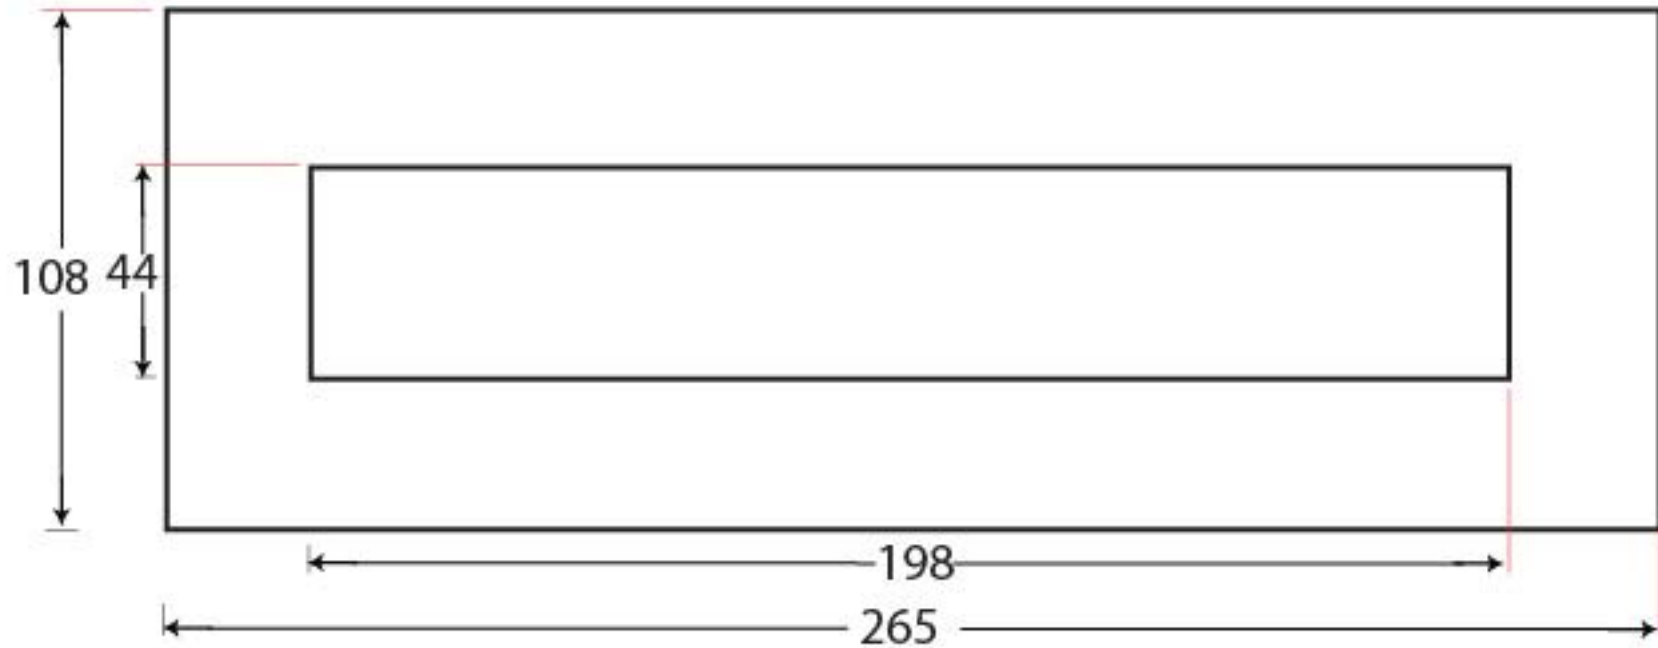

PRODUCT CODE 91931

HANDFORGED  
TRADITIONAL  
IRON MONGERY

Due to the hand crafted nature of our products all measurements are approximate and should be used as a guide only