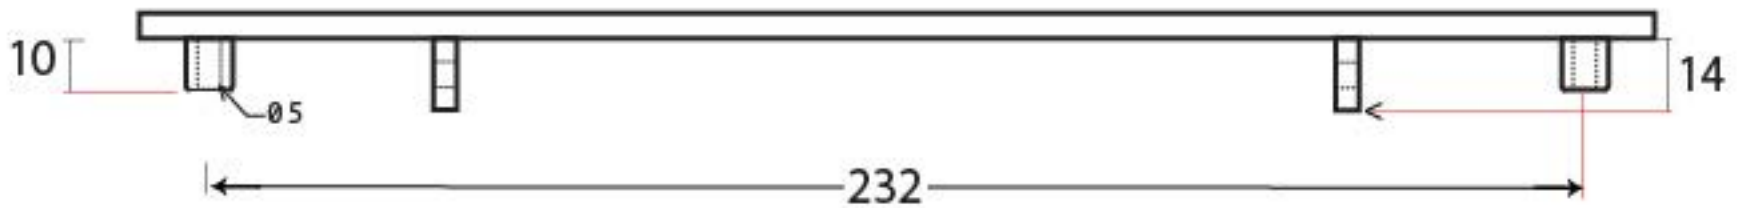

PRODUCT CODE 91931

HANDFORGED  
TRADITIONAL  
IRON MONGERY

Due to the hand crafted nature of our products all measurements are approximate and should be used as a guide only