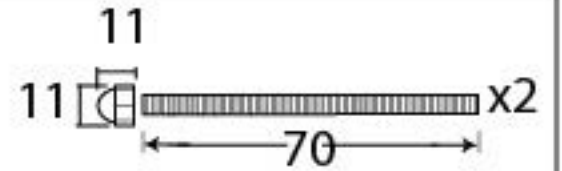

PRODUCT CODE 91931

HANDFORGED  
TRADITIONAL  
IRON MONGERY

Due to the hand crafted nature of our products all measurements are approximate and should be used as a guide only