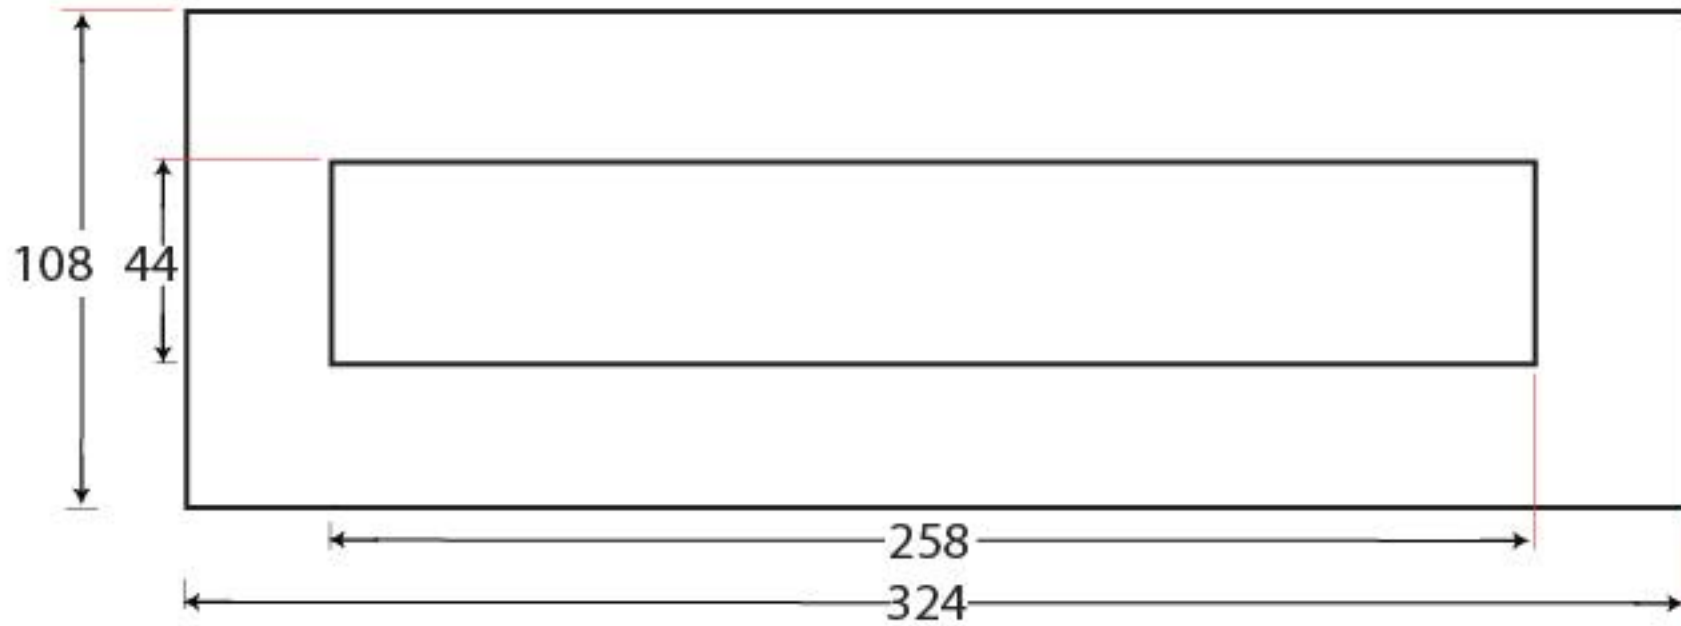

PRODUCT CODE 91932

HANDFORGED
TRADITIONAL
IRON MONGERY

Due to the hand crafted nature of our products all measurements are approximate and should be used as a guide only