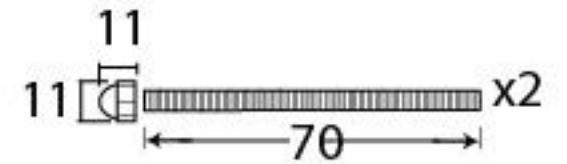

PRODUCT CODE 91932

HANDFORGED
TRADITIONAL
IRON MONGERY

Due to the hand crafted nature of our products all measurements are approximate and should be used as a guide only