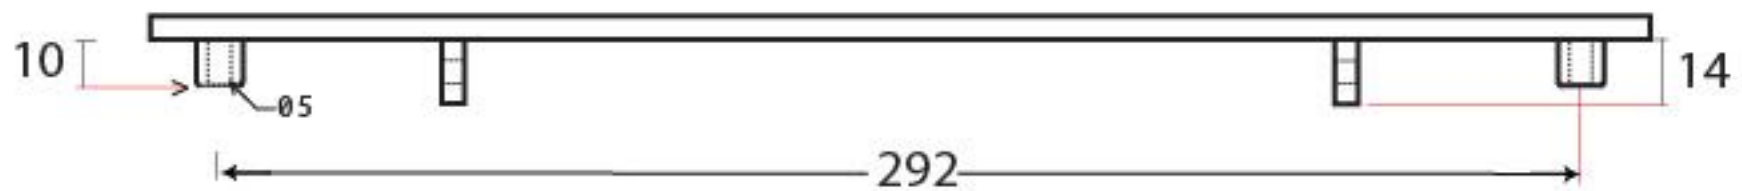

PRODUCT CODE 91932

HANDFORGED
TRADITIONAL
IRON MONGERY

Due to the hand crafted nature of our products all measurements are approximate and should be used as a guide only