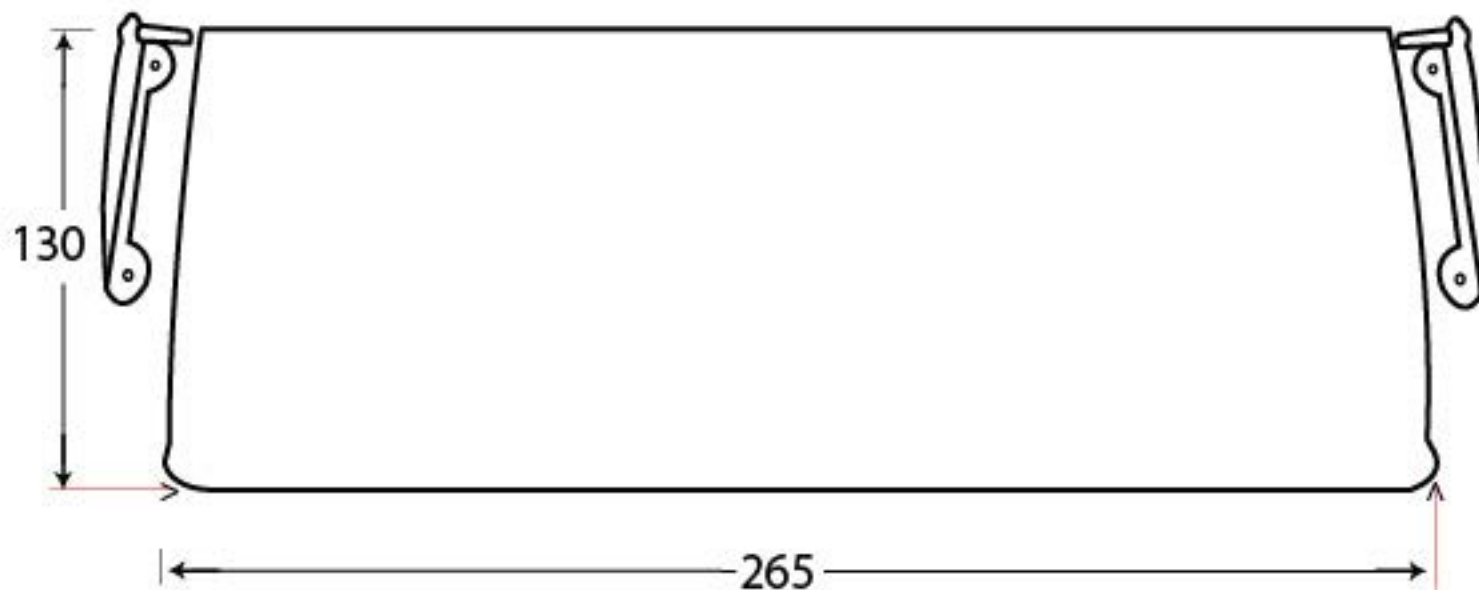

PRODUCT CODE 91933

1/2" (13mm)
x4
gauge 4 (3mm)

HANDFORGED
TRADITIONAL
IRON MONGERY

Due to the hand crafted nature of our products all measurements are approximate and should be used as a guide only