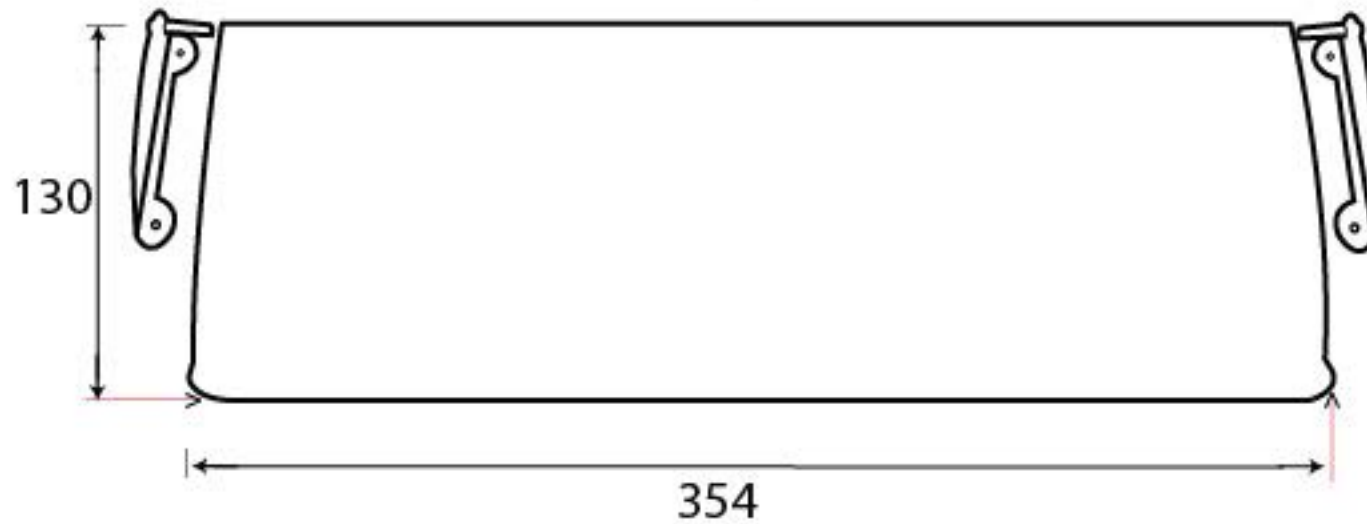

PRODUCT CODE 91934

1/2" (13mm)

⊖  x4
↑
gauge 4 (3mm)

HANDFORGED
TRADITIONAL
IRON MONGERY

Due to the hand crafted nature of our products all measurements are approximate and should be used as a guide only