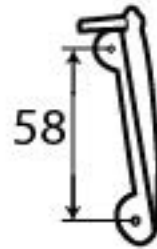

PRODUCT CODE 91934

1/2" (13mm)

⊖  x4
↑
gauge 4 (3mm)

HANDFORGED
TRADITIONAL
IRON MONGERY

Due to the hand crafted nature of our products all measurements are approximate and should be used as a guide only