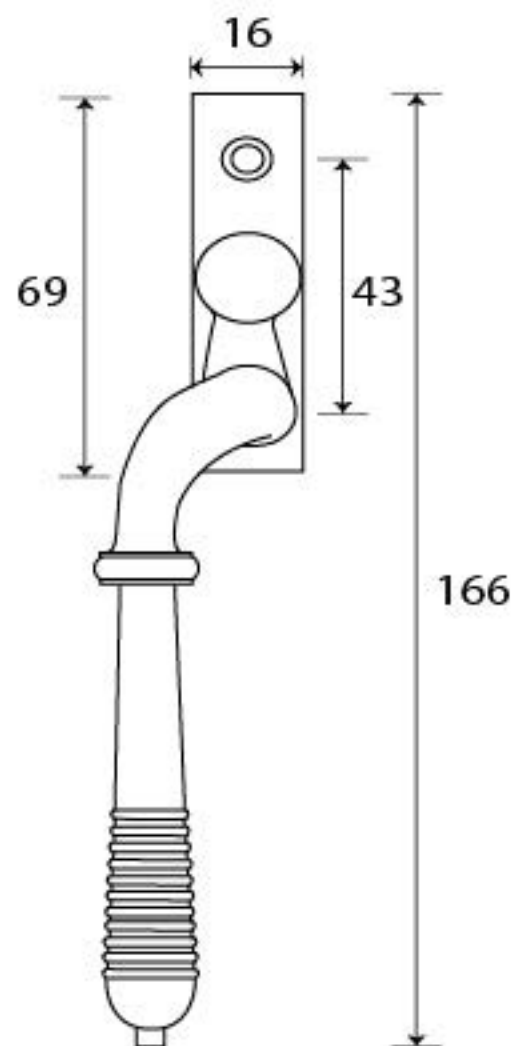

PRODUCT CODE 91942

M 5
ESPAG

HANDFORGED
TRADITIONAL
IRON MONGERY

Due to the hand crafted nature of our products all measurements are approximate and should be used as a guide only