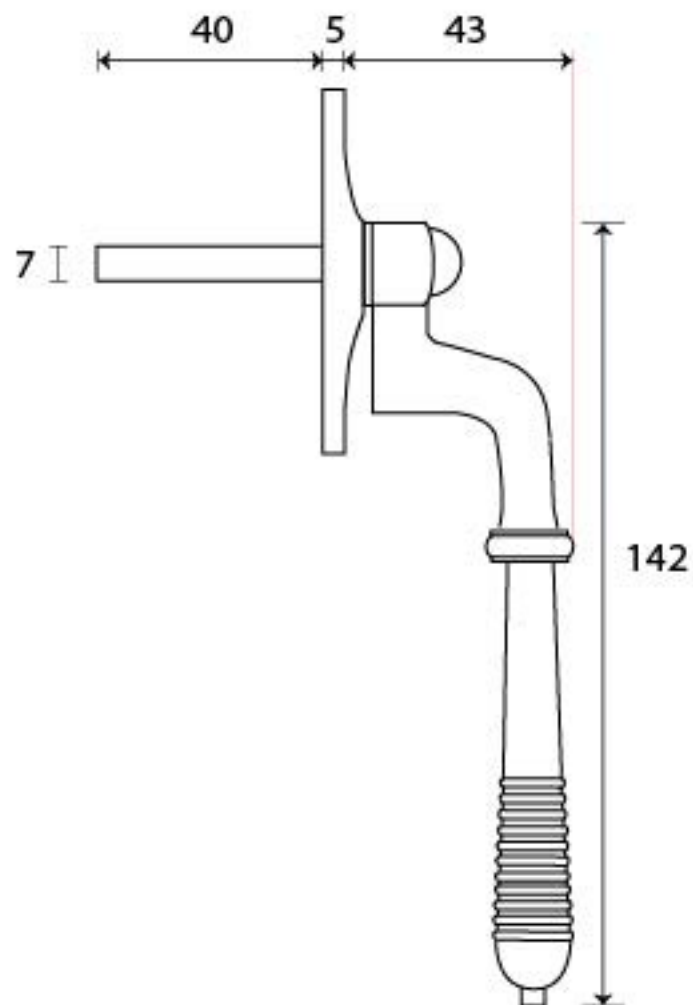

PRODUCT CODE 91942

M 5
ESPAG

HANDFORGED
TRADITIONAL
IRON MONGERY

Due to the hand crafted nature of our products all measurements are approximate and should be used as a guide only