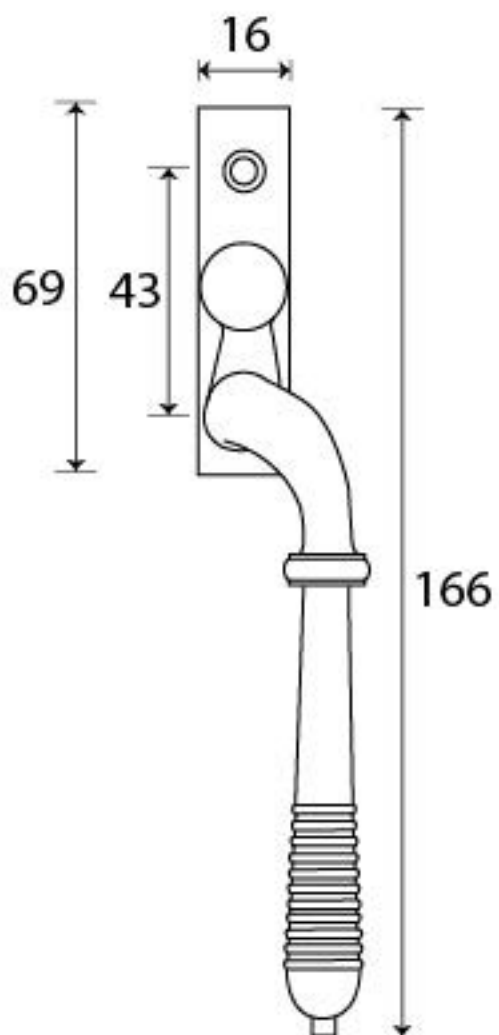

PRODUCT CODE 91943

M 5
ESPAG.

HANDFORGED
TRADITIONAL
IRON MONGERY

Due to the hand crafted nature of our products all measurements are approximate and should be used as a guide only