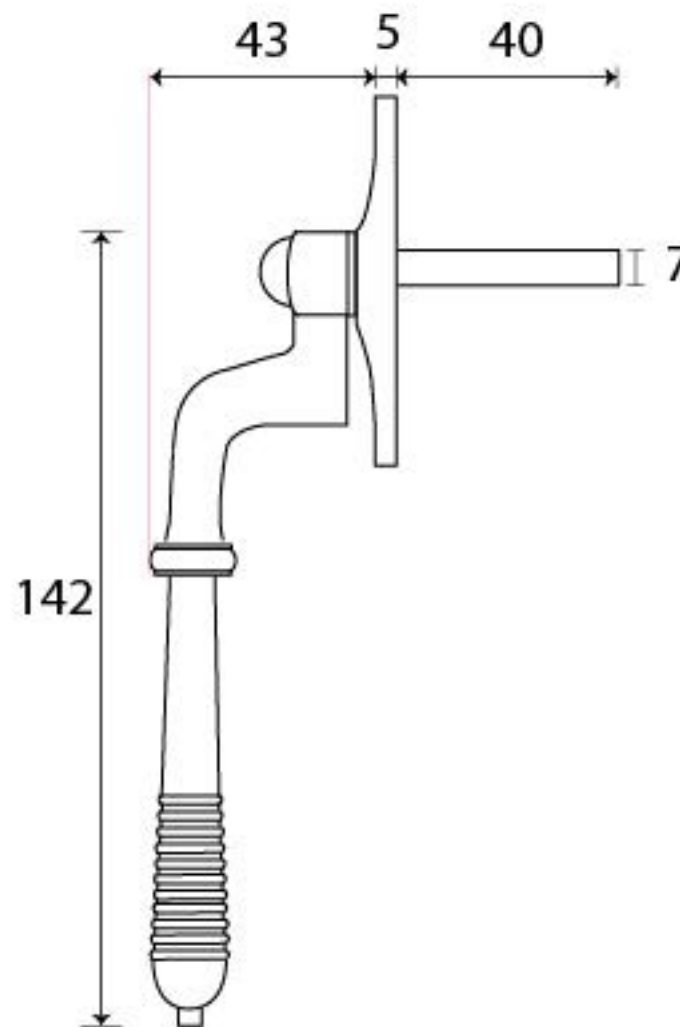

PRODUCT CODE 91943

M 5
ESPAG.

HANDFORGED
TRADITIONAL
IRON MONGERY

Due to the hand crafted nature of our products all measurements are approximate and should be used as a guide only