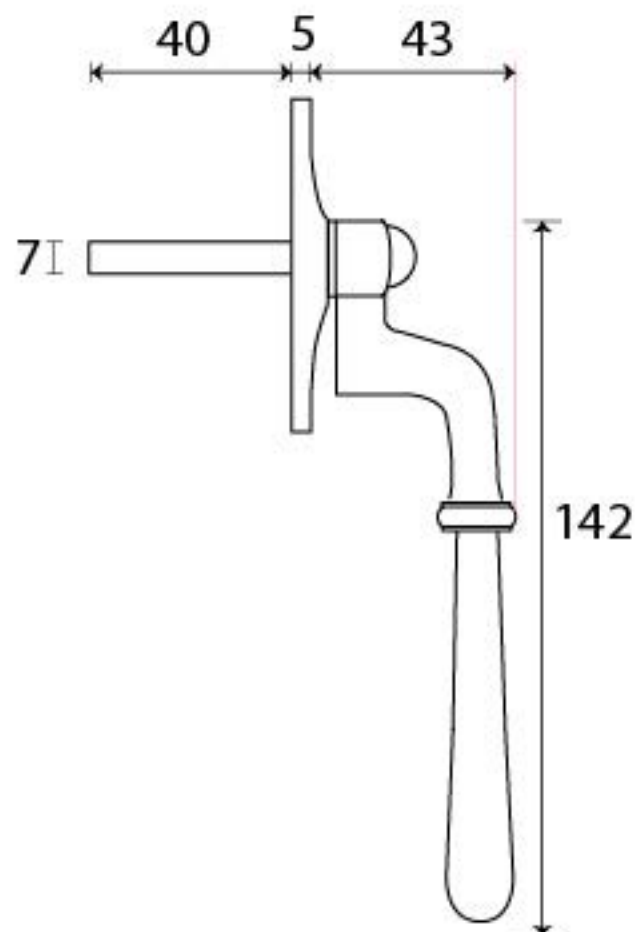

PRODUCT CODE 91954

M5
ESPAG

HANDFORGED
TRADITIONAL
IRON MONGERY

Due to the hand crafted nature of our products all measurements are approximate and should be used as a guide only