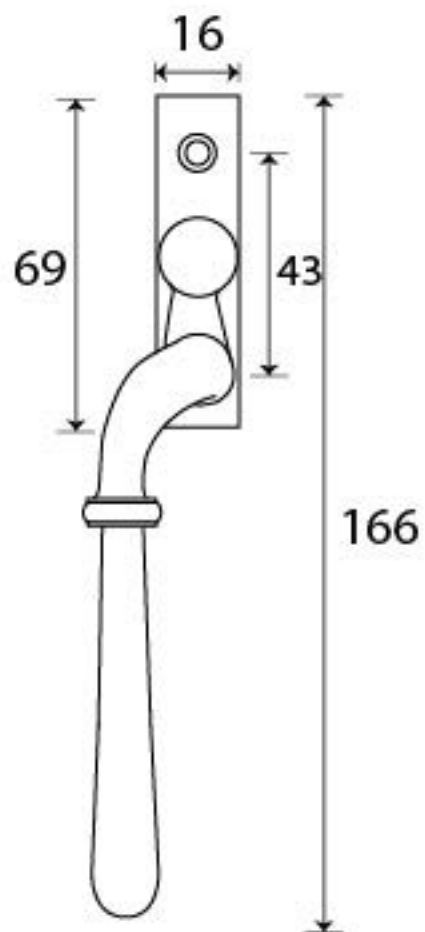

PRODUCT CODE 91954

M5
ESPAG

HANDFORGED
TRADITIONAL
IRON MONGERY

Due to the hand crafted nature of our products all measurements are approximate and should be used as a guide only