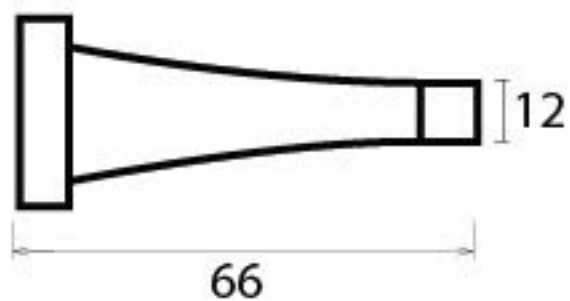

PRODUCT CODE 91958

HANDFORGED
TRADITIONAL
IRON MONGERY

Due to the hand crafted nature of our products all measurements are approximate and should be used as a guide only