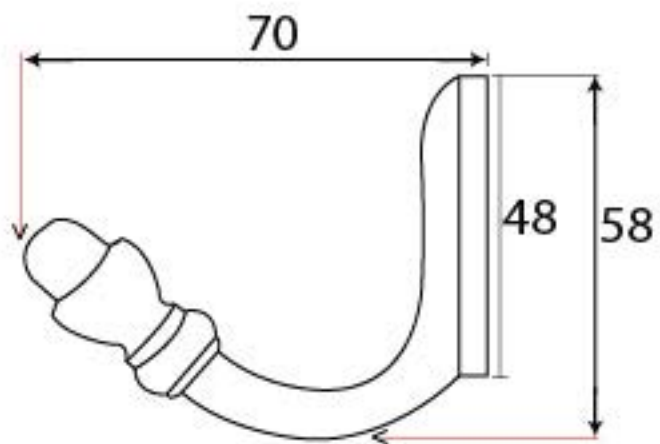

PRODUCT CODE 91962

3/4" (19mm)
x2
gauge 8 (4mm)

HANDFORGED
TRADITIONAL
IRON MONGERY

Due to the hand crafted nature of our products all measurements are approximate and should be used as a guide only