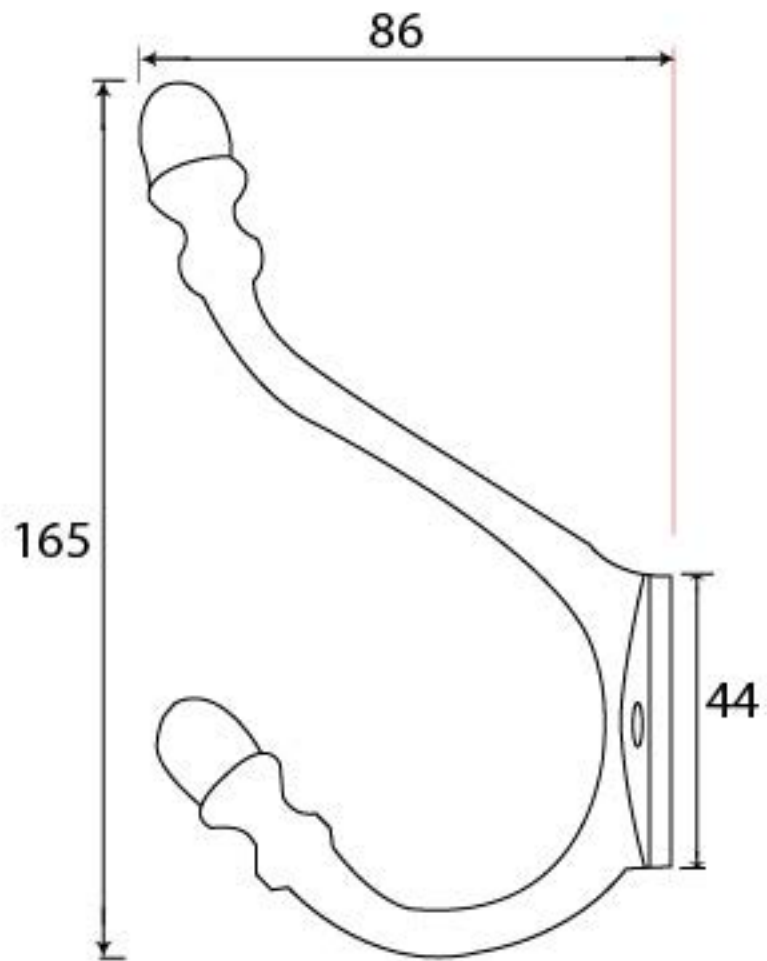

PRODUCT CODE 91963

3/4" (19mm)
x2
gauge 8 (4mm)

HANDFORGED
TRADITIONAL
IRON MONGERY

Due to the hand crafted nature of our products all measurements are approximate and should be used as a guide only