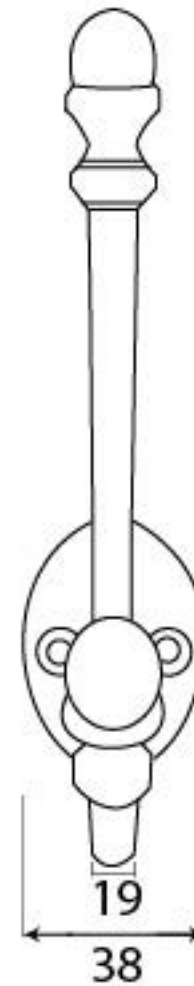

PRODUCT CODE 91963

3/4" (19mm)
x2
gauge 8 (4mm)

HANDFORGED
TRADITIONAL
IRON MONGERY

Due to the hand crafted nature of our products all measurements are approximate and should be used as a guide only