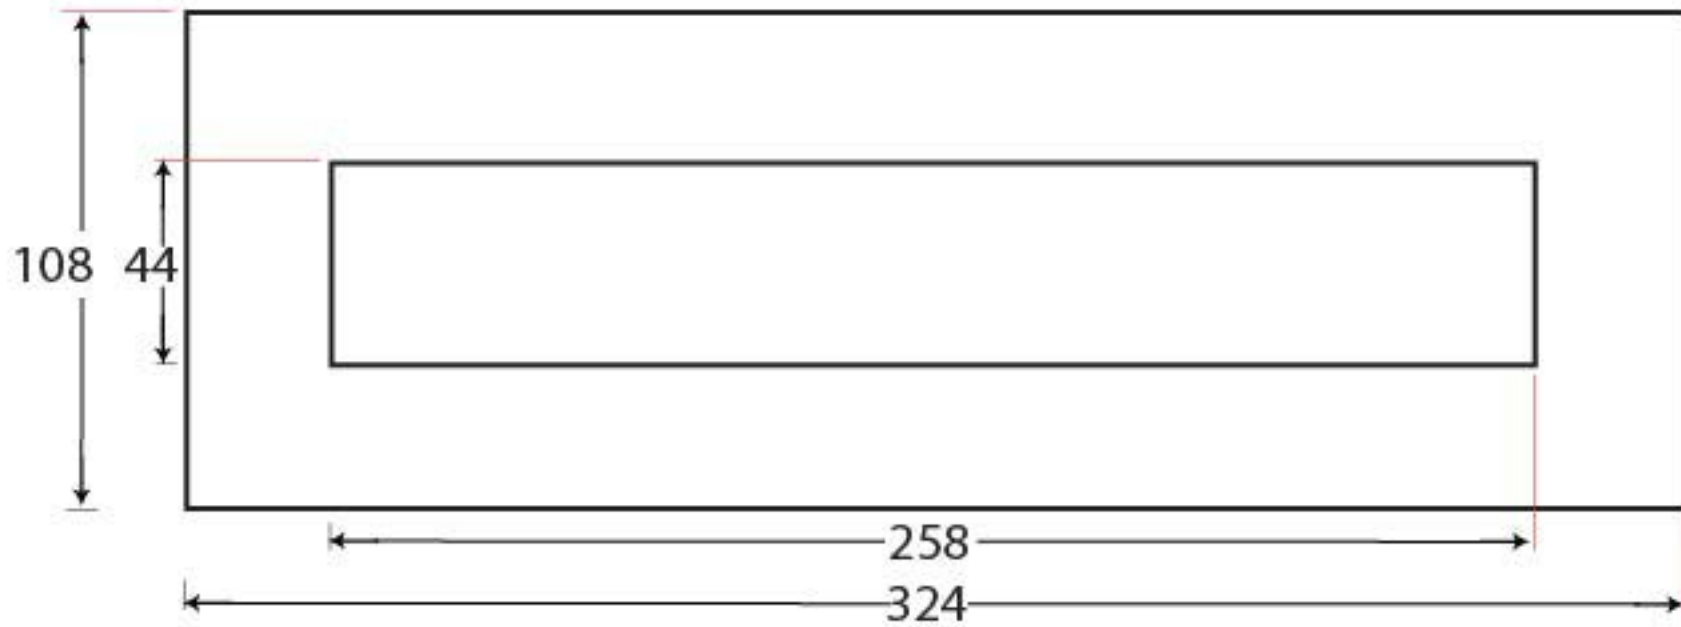

PRODUCT CODE 92003

HANDFORGED
TRADITIONAL
IRON MONGERY

Due to the hand crafted nature of our products all measurements are approximate and should be used as a guide only