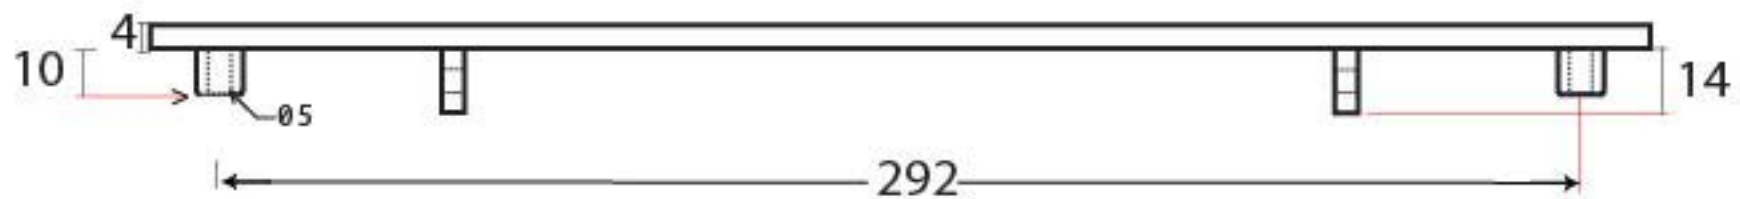

PRODUCT CODE 92003

HANDFORGED
TRADITIONAL
IRON MONGERY

Due to the hand crafted nature of our products all measurements are approximate and should be used as a guide only