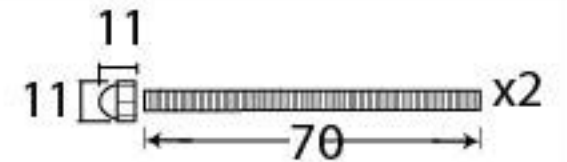

PRODUCT CODE 92003

HANDFORGED
TRADITIONAL
IRON MONGERY

Due to the hand crafted nature of our products all measurements are approximate and should be used as a guide only