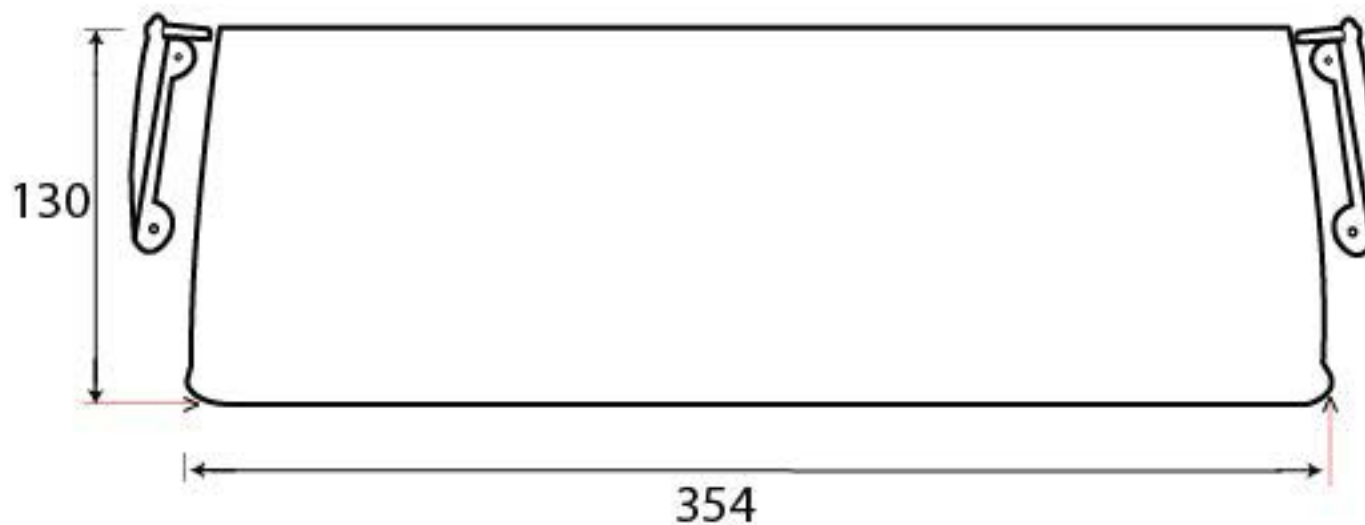

PRODUCT CODE 92004

1/2" (13mm)

⊕  x4  
↑  
gauge 4 (3mm)

HANDFORGED  
TRADITIONAL  
IRON MONGERY

Due to the hand crafted nature of our products all measurements are approximate and should be used as a guide only