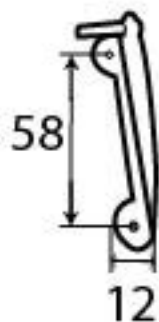

PRODUCT CODE 92004

1/2" (13mm)

⊕  x4  
↑  
gauge 4 (3mm)

HANDFORGED  
TRADITIONAL  
IRON MONGERY

Due to the hand crafted nature of our products all measurements are approximate and should be used as a guide only