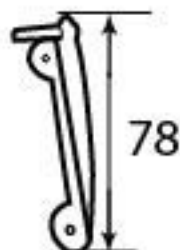

PRODUCT CODE 92004

1/2" (13mm)

⊕  x4  
↑  
gauge 4 (3mm)

HANDFORGED  
TRADITIONAL  
IRON MONGERY

Due to the hand crafted nature of our products all measurements are approximate and should be used as a guide only