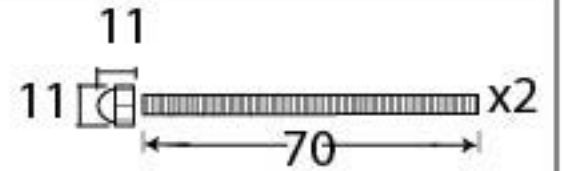

PRODUCT CODE 92005

HANDFORGED  
TRADITIONAL  
IRON MONGERY

Due to the hand crafted nature of our products all measurements are approximate and should be used as a guide only