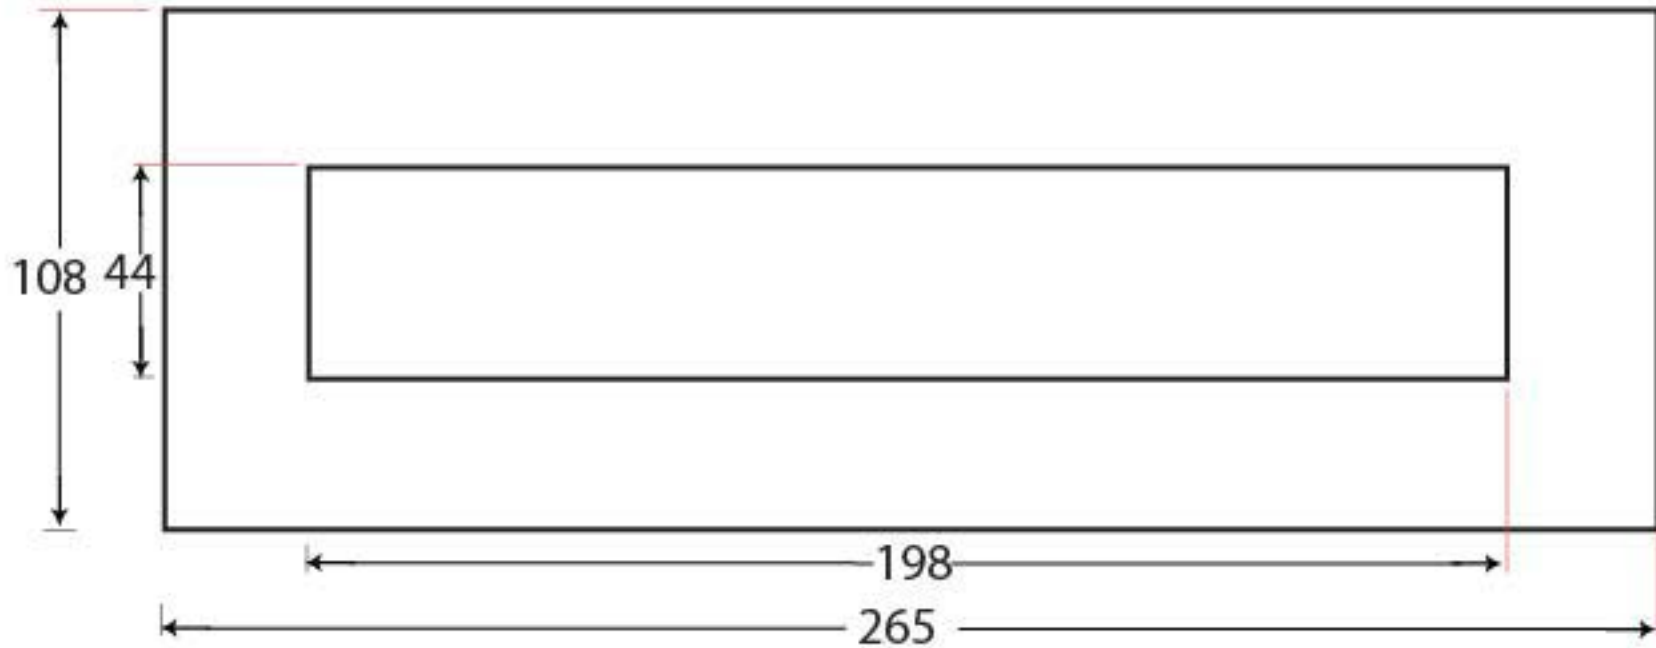

PRODUCT CODE 92005

HANDFORGED  
TRADITIONAL  
IRON MONGERY

Due to the hand crafted nature of our products all measurements are approximate and should be used as a guide only