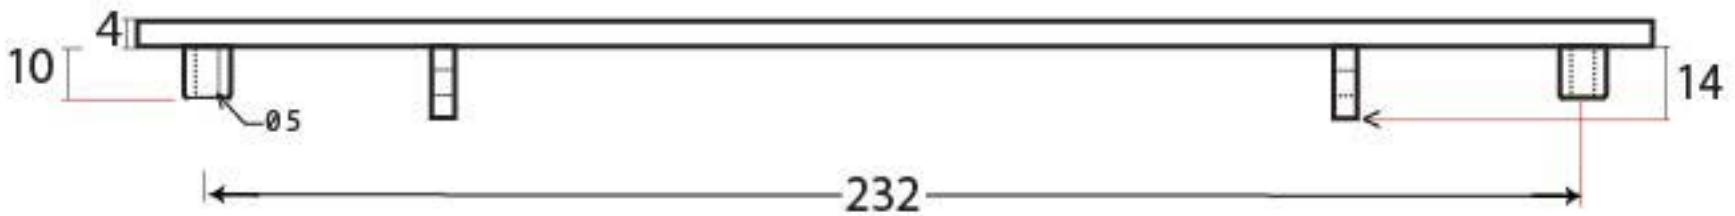

PRODUCT CODE 92005

HANDFORGED  
TRADITIONAL  
IRON MONGERY

Due to the hand crafted nature of our products all measurements are approximate and should be used as a guide only