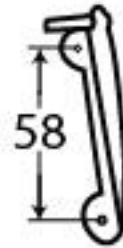

PRODUCT CODE 92006

1/2" (13mm)
x4
gauge 4 (3mm)

HANDFORGED
TRADITIONAL
IRON MONGERY

Due to the hand crafted nature of our products all measurements are approximate and should be used as a guide only