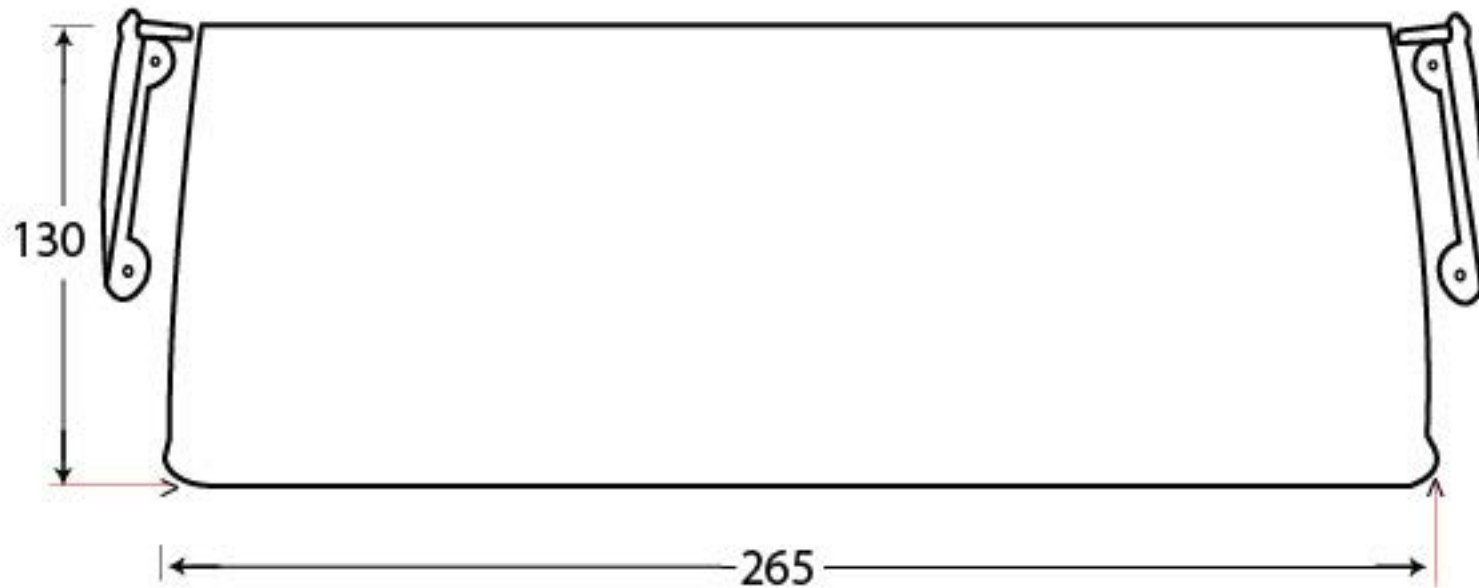

PRODUCT CODE 92006

1/2" (13mm)
x4
gauge 4 (3mm)

HANDFORGED
TRADITIONAL
IRON MONGERY

Due to the hand crafted nature of our products all measurements are approximate and should be used as a guide only