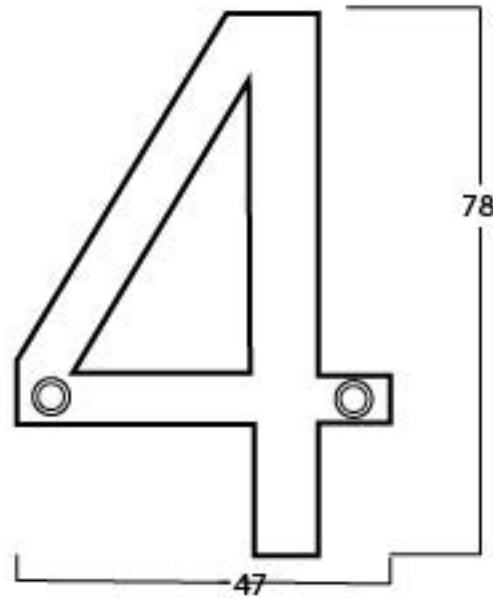

PRODUCT CODE 92014

3/4" (19mm)  
x2  
gauge 8 (4.2mm)

HANDFORGED  
TRADITIONAL  
IRON MONGERY

Due to the hand crafted nature of our products all measurements are approximate and should be used as a guide only