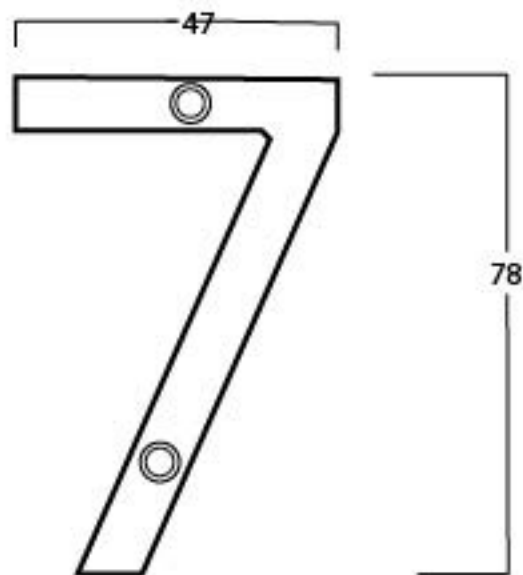

PRODUCT CODE 92017

3/4" (19mm)
x2
gauge 8 (4.2mm)

HANDFORGED
TRADITIONAL
IRON MONGERY

Due to the hand crafted nature of our products all measurements are approximate and should be used as a guide only