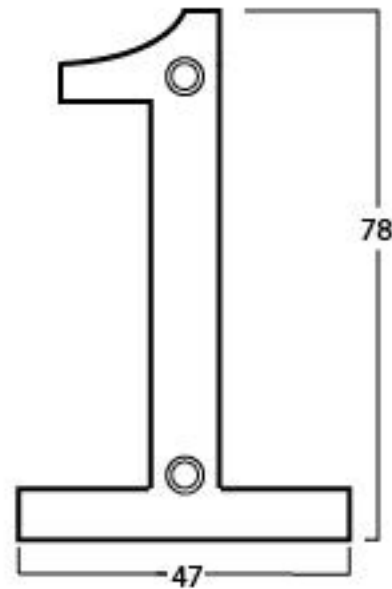

PRODUCT CODE 92021

3/4" (19mm)
x2
gauge 8 (4.2mm)

HANDFORGED
TRADITIONAL
IRON MONGERY

Due to the hand crafted nature of our products all measurements are approximate and should be used as a guide only