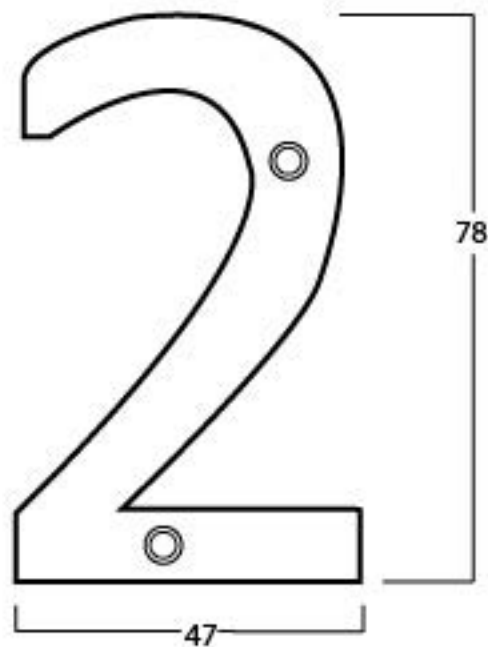

PRODUCT CODE 92022

3/4" (19mm)
x2
gauge 8 (4.2mm)

HANDFORGED
TRADITIONAL
IRON MONGERY

Due to the hand crafted nature of our products all measurements are approximate and should be used as a guide only