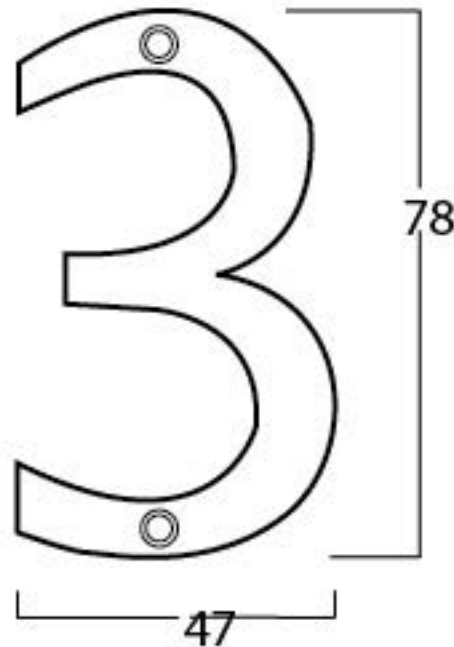

PRODUCT CODE 92023

3/4" (19mm)
x2
gauge 8 (4.2mm)

HANDFORGED
TRADITIONAL
IRON MONGERY

Due to the hand crafted nature of our products all measurements are approximate and should be used as a guide only