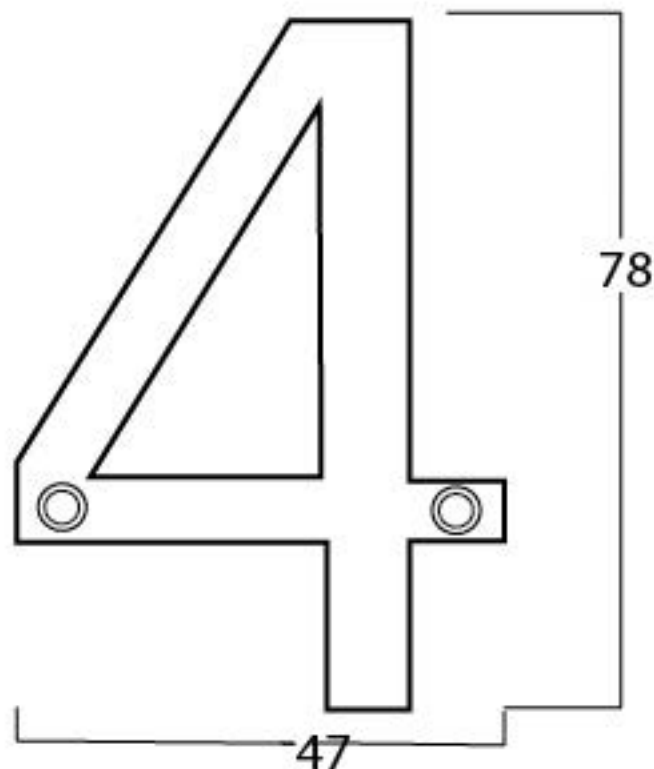

PRODUCT CODE 92024

3/4" (19mm)
x2
gauge 8 (4.2mm)

HANDFORGED
TRADITIONAL
IRON MONGERY

Due to the hand crafted nature of our products all measurements are approximate and should be used as a guide only