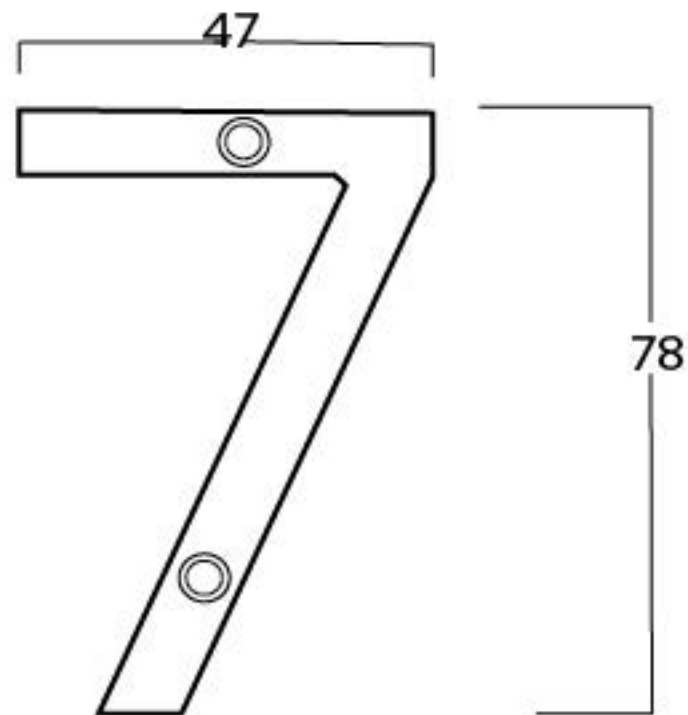

PRODUCT CODE 92027

3/4" (19mm)
x2
gauge 8 (4.2mm)

HANDFORGED
TRADITIONAL
IRON MONGERY

Due to the hand crafted nature of our products all measurements are approximate and should be used as a guide only