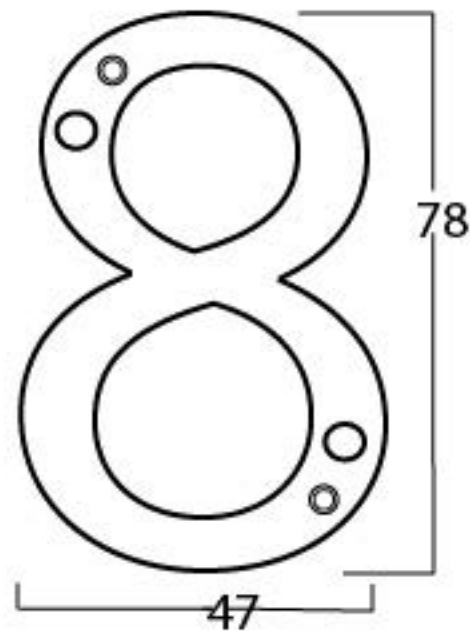

PRODUCT CODE 92028

3/4" (19mm)
x2
gauge 8 (4.2mm)

HANDFORGED
TRADITIONAL
IRON MONGERY

Due to the hand crafted nature of our products all measurements are approximate and should be used as a guide only