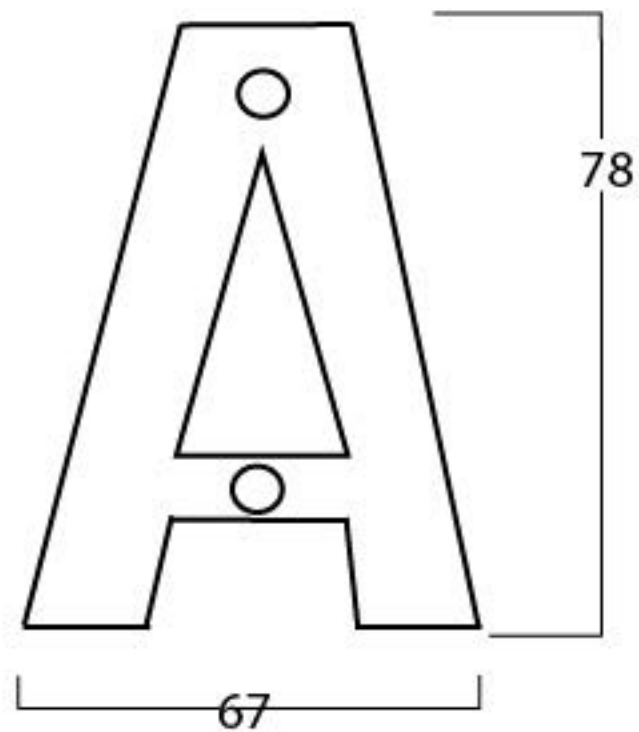

PRODUCT CODE 92030A

3/4" (19mm)  
x2  
gauge 8 (4.2mm)

HANDFORGED  
TRADITIONAL  
IRONMONGERY

Due to the hand crafted nature of our products all measurements are approximate and should be used as a guide only