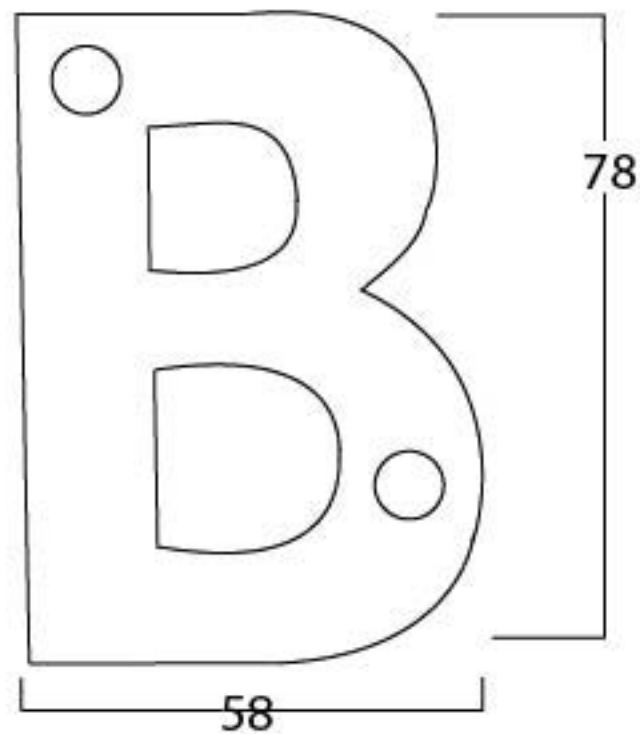

PRODUCT CODE 92030B

3/4" (19mm)  
x2  
gauge 8 (4.2mm)

HANDFORGED  
TRADITIONAL  
IRONMONGERY

Due to the hand crafted nature of our products all measurements are approximate and should be used as a guide only