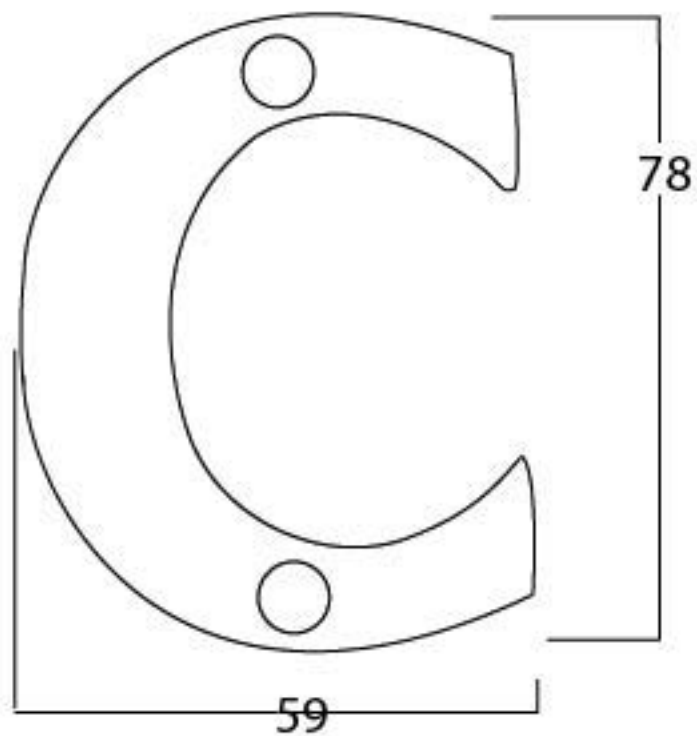

PRODUCT CODE 92030C

3/4" (19mm)
x2
gauge 8 (4.2mm)

HANDFORGED
TRADITIONAL
IRONMONGERY

Due to the hand crafted nature of our products all measurements are approximate and should be used as a guide only