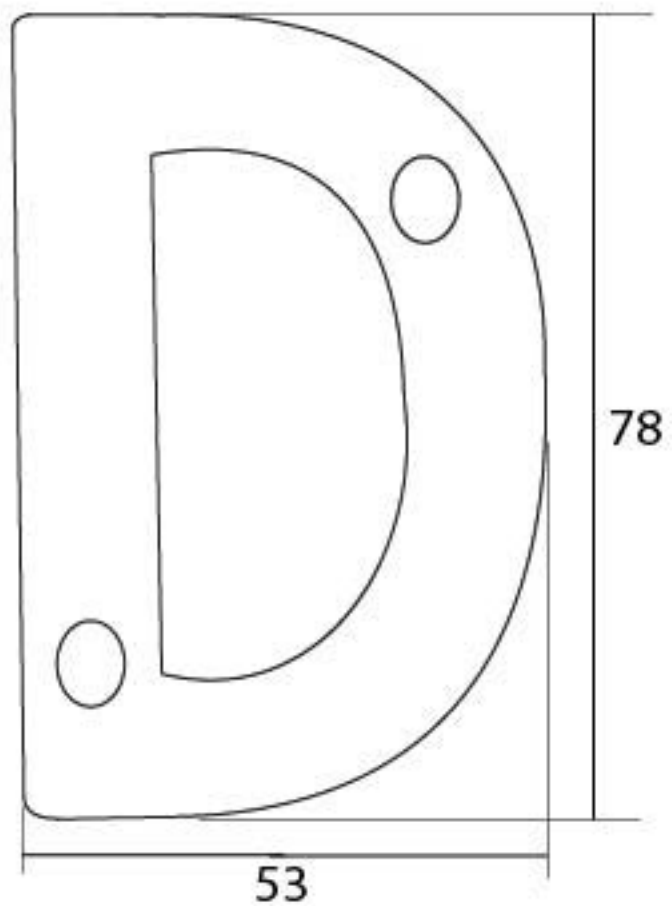

PRODUCT CODE 92030D

3/4" (19mm)
x2
gauge 8 (4.2mm)

HANDFORGED
TRADITIONAL
IRONMONGERY

Due to the hand crafted nature of our products all measurements are approximate and should be used as a guide only