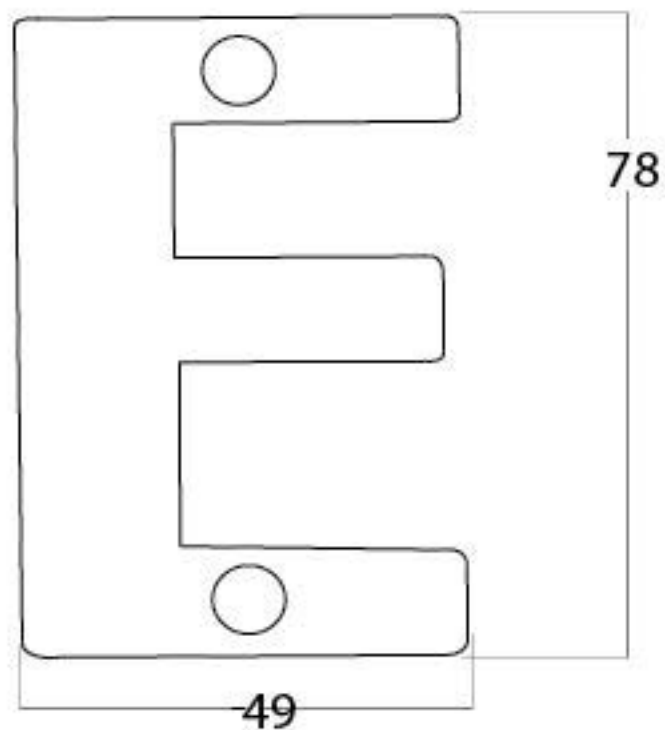

PRODUCT CODE 92030E

3/4" (19mm)
x2
gauge 8 (4.2mm)

HANDFORGED
TRADITIONAL
IRONMONGERY

Due to the hand crafted nature of our products all measurements are approximate and should be used as a guide only