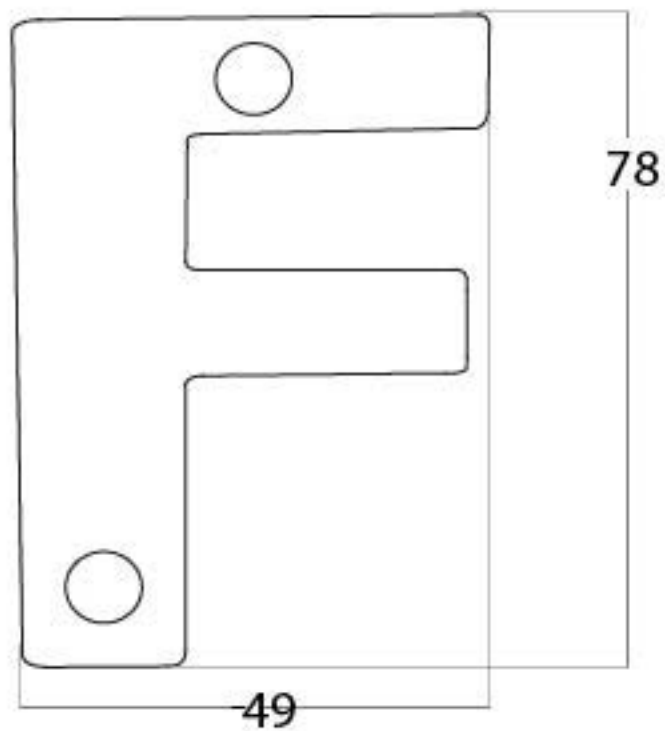

PRODUCT CODE 92030F

3/4" (19mm)
x2
gauge 8 (4.2mm)

HANDFORGED
TRADITIONAL
IRONMONGERY

Due to the hand crafted nature of our products all measurements are approximate and should be used as a guide only