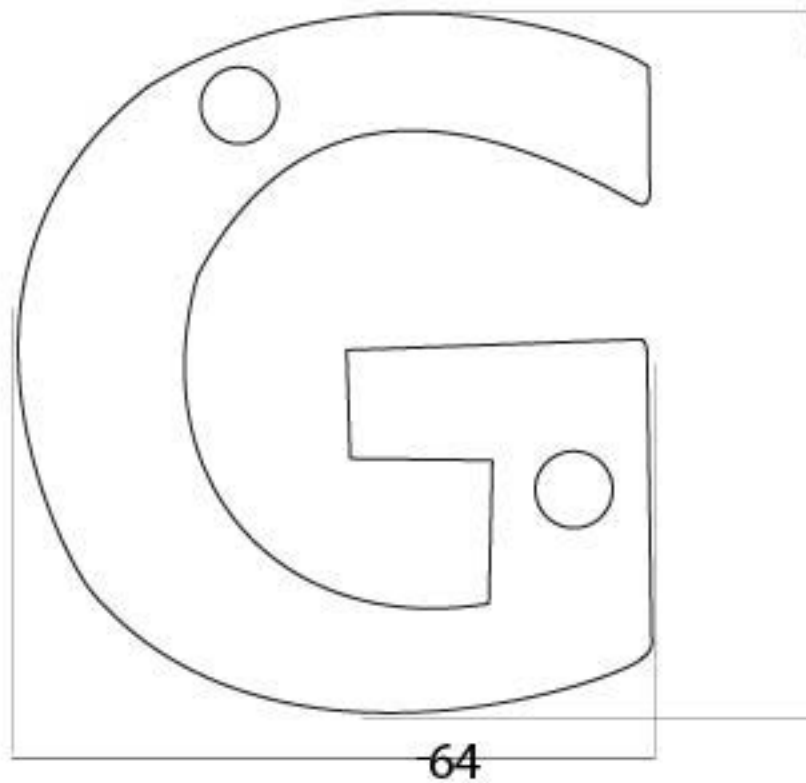

PRODUCT CODE 92030G

3/4" (19mm)  
x2  
gauge 8 (4.2mm)

HANDFORGED  
TRADITIONAL  
IRONMONGERY

Due to the hand crafted nature of our products all measurements are approximate and should be used as a guide only