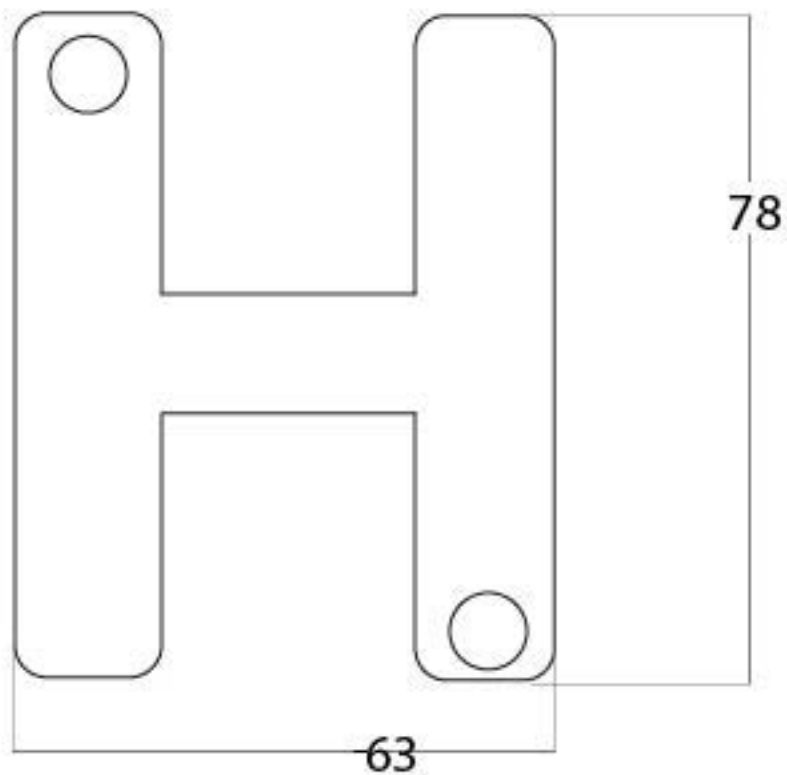

PRODUCT CODE 92030H

3/4" (19mm)  
x2  
gauge 8 (4.2mm)

HANDFORGED  
TRADITIONAL  
IRONMONGERY

Due to the hand crafted nature of our products all measurements are approximate and should be used as a guide only