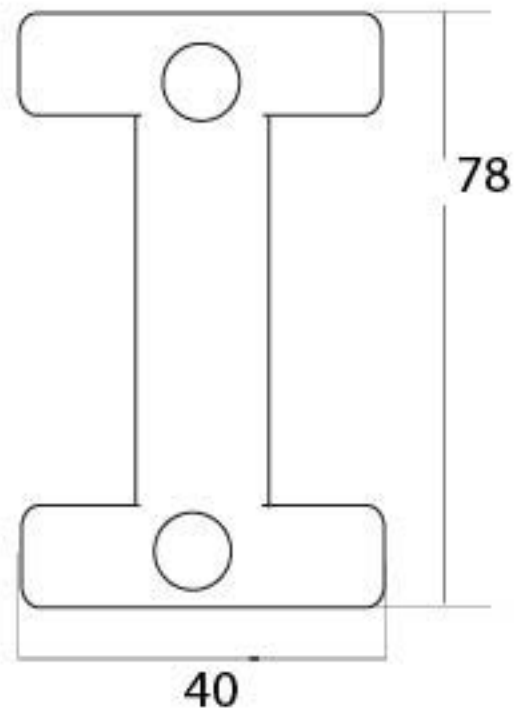

PRODUCT CODE 92030I

3/4" (19mm)
x2
gauge 8 (4.2mm)

HANDFORGED
TRADITIONAL
IRONMONGERY

Due to the hand crafted nature of our products all measurements are approximate and should be used as a guide only