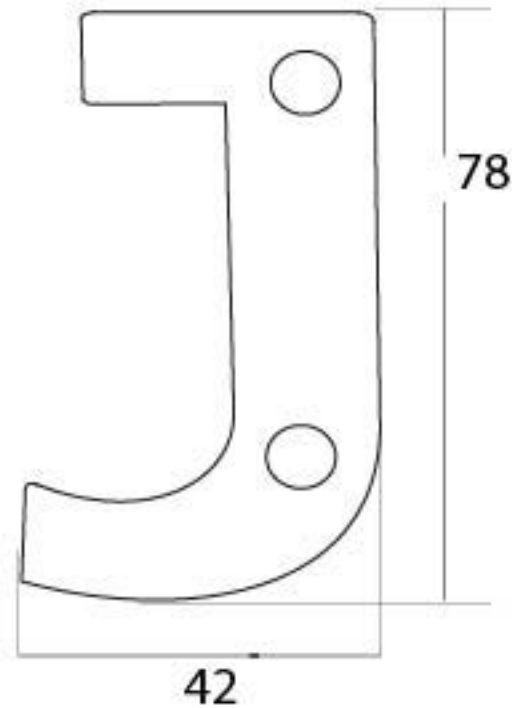

PRODUCT CODE 92030J

3/4" (19mm)
x2
gauge 8 (4.2mm)

HANDFORGED
TRADITIONAL
IRONMONGERY

Due to the hand crafted nature of our products all measurements are approximate and should be used as a guide only