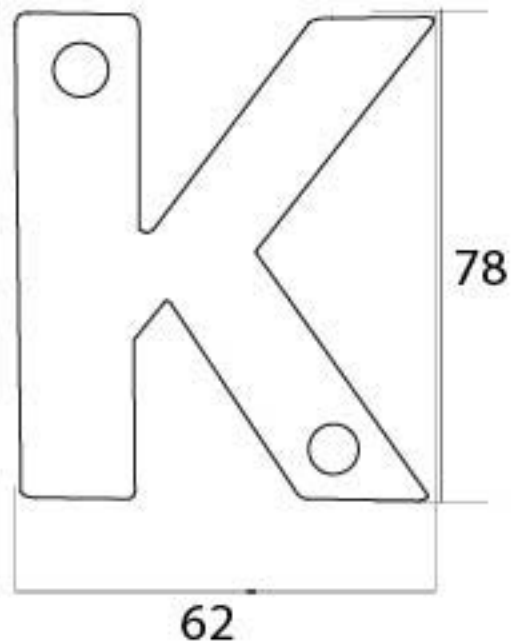

PRODUCT CODE 92030K

3/4" (19mm)
x2
gauge 8 (4.2mm)

HANDFORGED
TRADITIONAL
IRONMONGERY

Due to the hand crafted nature of our products all measurements are approximate and should be used as a guide only