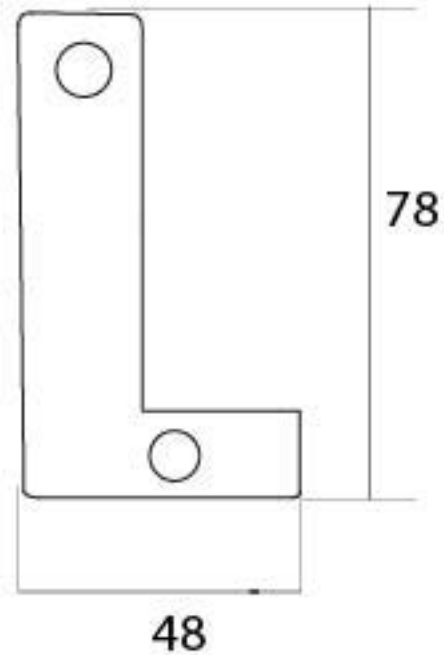

PRODUCT CODE 92030L

3/4" (19mm)
x2
gauge 8 (4.2mm)

HANDFORGED
TRADITIONAL
IRONMONGERY

Due to the hand crafted nature of our products all measurements are approximate and should be used as a guide only