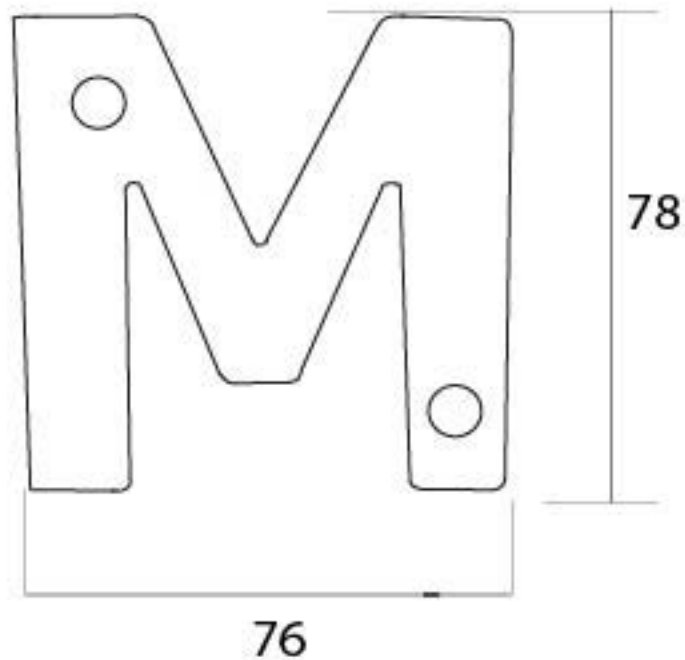

PRODUCT CODE 92030M

3/4" (19mm)
x2
gauge 8 (4.2mm)

HANDFORGED
TRADITIONAL
IRONMONGERY

Due to the hand crafted nature of our products all measurements are approximate and should be used as a guide only