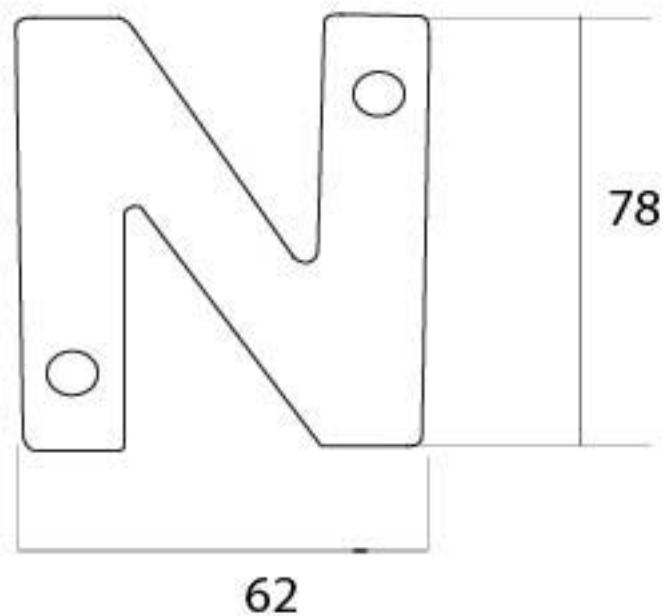

PRODUCT CODE 92030N

3/4" (19mm)
x2
gauge 8 (4.2mm)

HANDFORGED
TRADITIONAL
IRONMONGERY

Due to the hand crafted nature of our products all measurements are approximate and should be used as a guide only