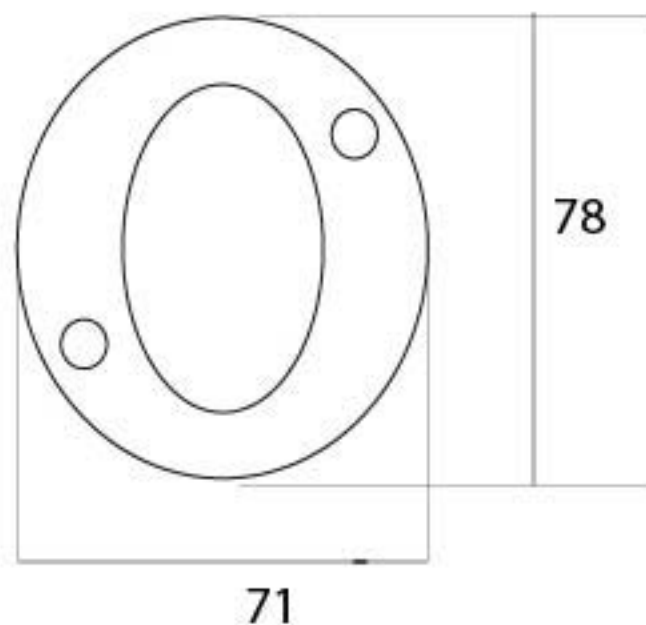

PRODUCT CODE 920300

3/4" (19mm)
x2
gauge 8 (4.2mm)

HANDFORGED
TRADITIONAL
IRONMONGERY

Due to the hand crafted nature of our products all measurements are approximate and should be used as a guide only