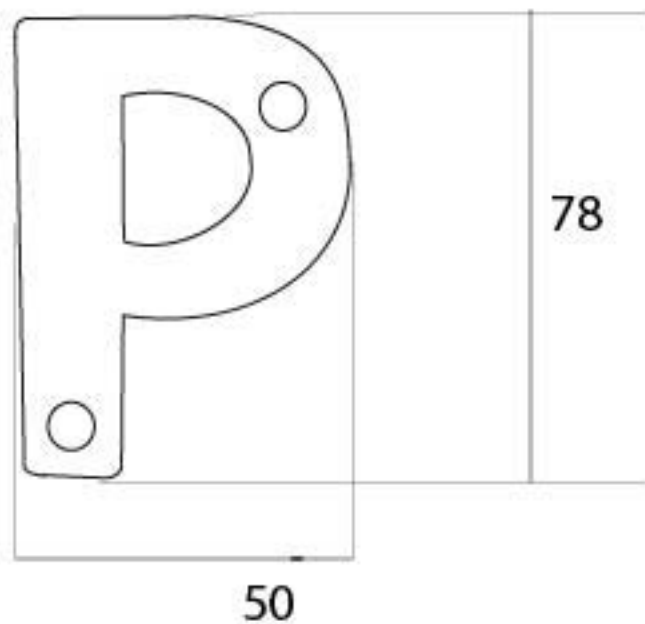

PRODUCT CODE 92030P

3/4" (19mm)
x2
gauge 8 (4.2mm)

HANDFORGED
TRADITIONAL
IRONMONGERY

Due to the hand crafted nature of our products all measurements are approximate and should be used as a guide only