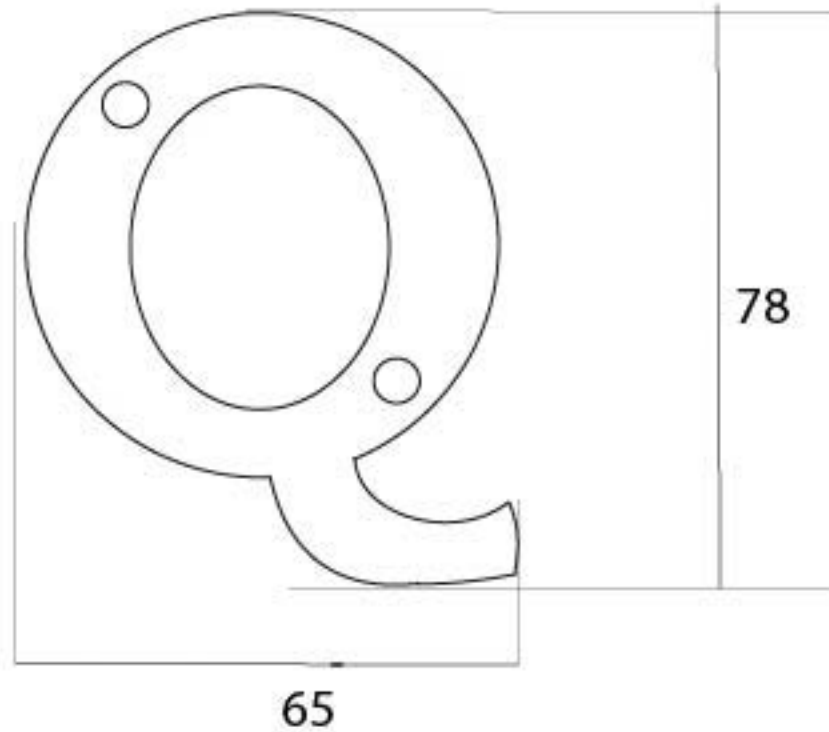

PRODUCT CODE 92030Q

3/4" (19mm)
x2
gauge 8 (4.2mm)

HANDFORGED
TRADITIONAL
IRONMONGERY

Due to the hand crafted nature of our products all measurements are approximate and should be used as a guide only