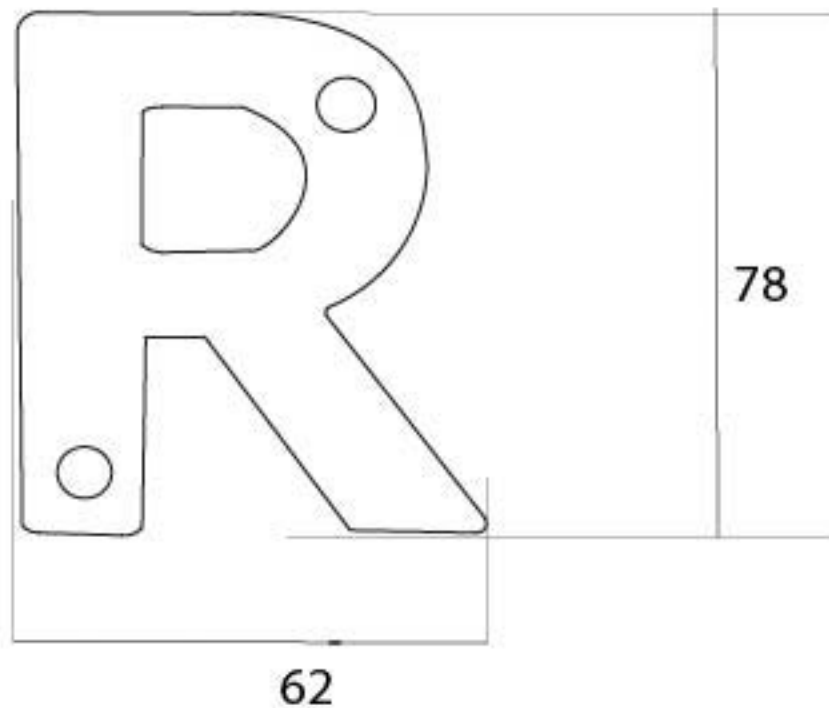

PRODUCT CODE 92030R

3/4" (19mm)
x2
gauge 8 (4.2mm)

HANDFORGED
TRADITIONAL
IRONMONGERY

Due to the hand crafted nature of our products all measurements are approximate and should be used as a guide only