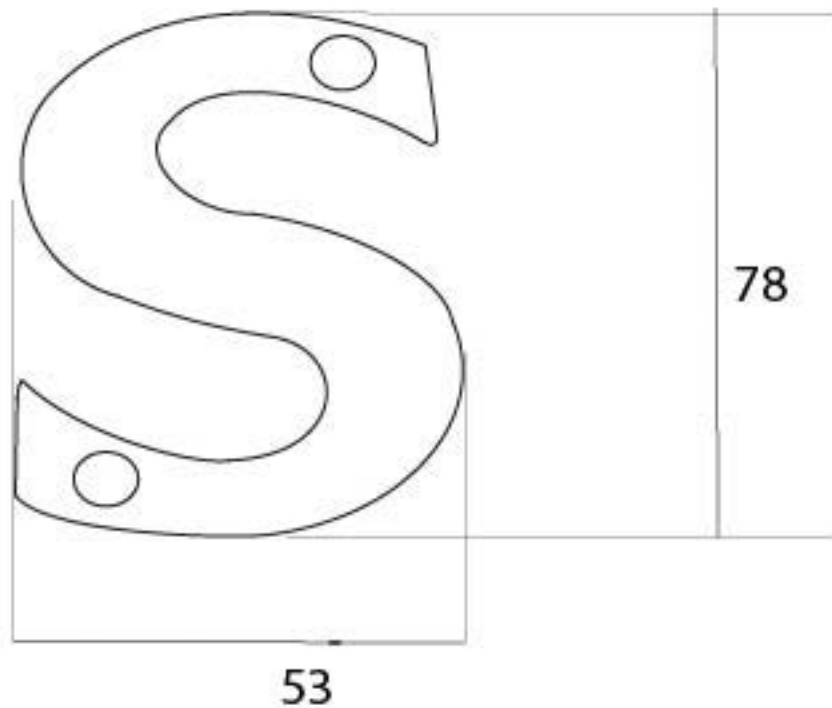

PRODUCT CODE 92030S

3/4" (19mm)  
x2  
gauge 8 (4.2mm)

HANDFORGED  
TRADITIONAL  
IRONMONGERY

Due to the hand crafted nature of our products all measurements are approximate and should be used as a guide only