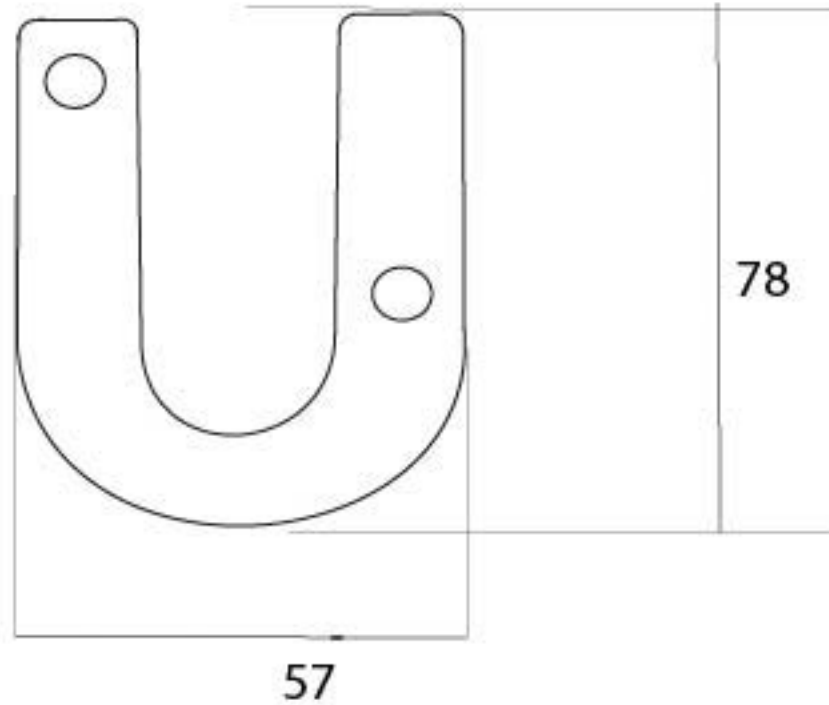

PRODUCT CODE 92030U

3/4" (19mm)
x2
gauge 8 (4.2mm)

HANDFORGED
TRADITIONAL
IRONMONGERY

Due to the hand crafted nature of our products all measurements are approximate and should be used as a guide only