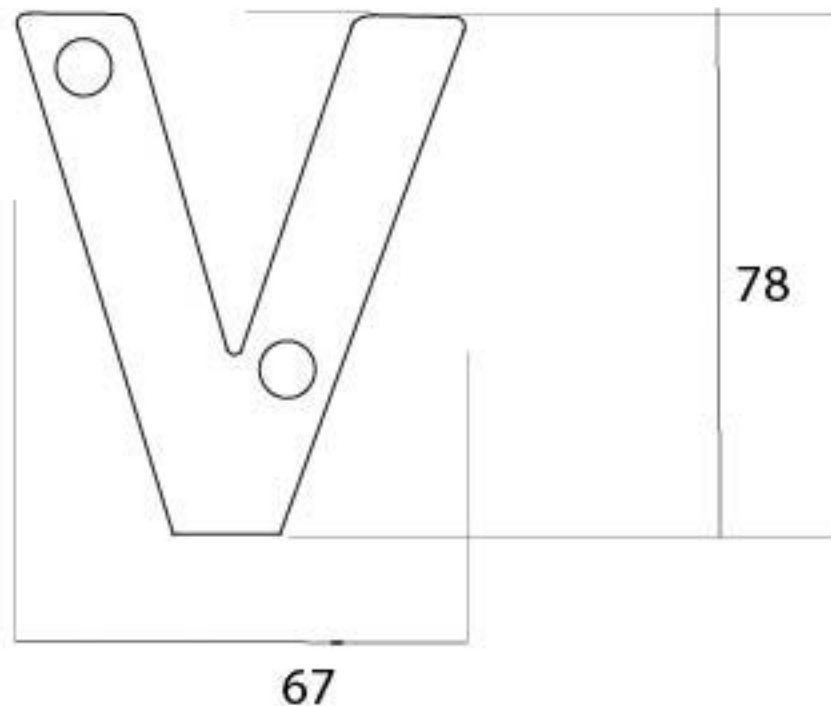

PRODUCT CODE 92030V

3/4" (19mm)  
x2  
gauge 8 (4.2mm)

HANDFORGED  
TRADITIONAL  
IRONMONGERY

Due to the hand crafted nature of our products all measurements are approximate and should be used as a guide only