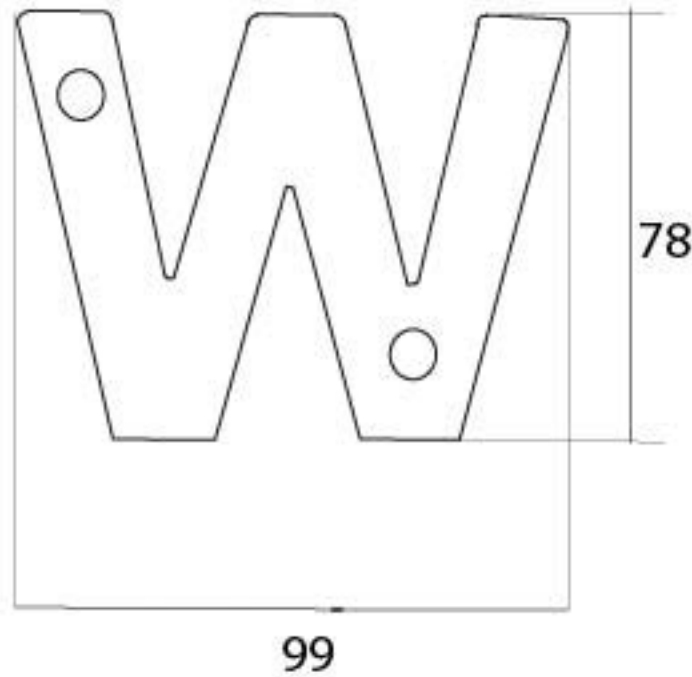

PRODUCT CODE 92030W

3/4" (19mm)  
x2  
gauge 8 (4.2mm)

HANDFORGED  
TRADITIONAL  
IRONMONGERY

Due to the hand crafted nature of our products all measurements are approximate and should be used as a guide only