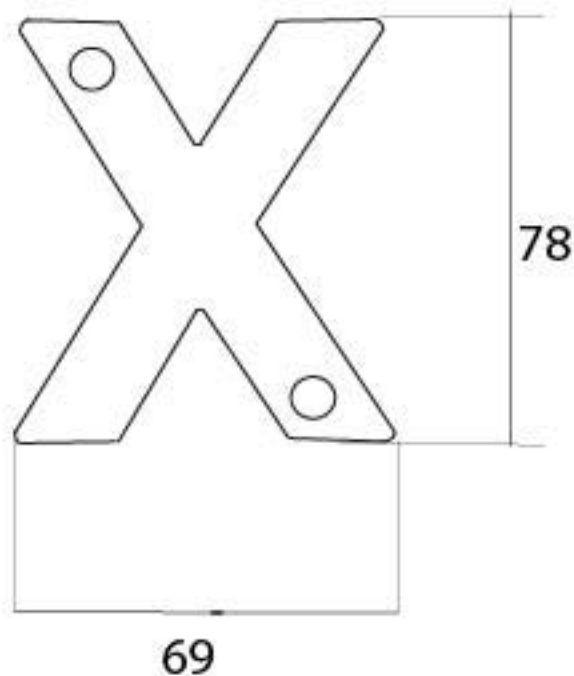

PRODUCT CODE 92030X

3/4" (19mm)
x2
gauge 8 (4.2mm)

HANDFORGED
TRADITIONAL
IRONMONGERY

Due to the hand crafted nature of our products all measurements are approximate and should be used as a guide only