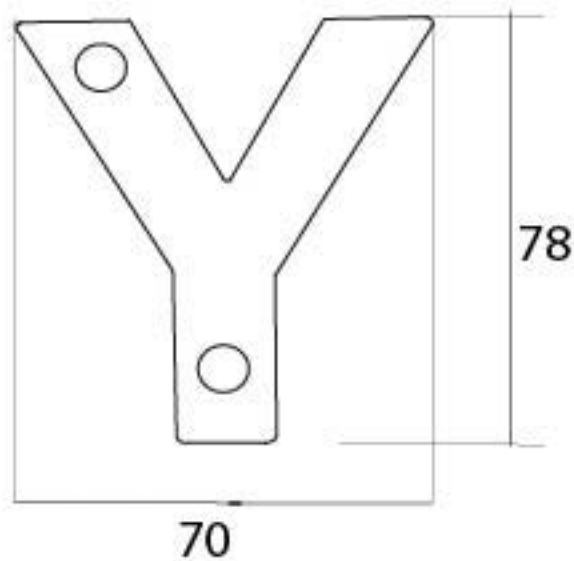

PRODUCT CODE 92030Y

3/4" (19mm)
x2
gauge 8 (4.2mm)

HANDFORGED
TRADITIONAL
IRONMONGERY

Due to the hand crafted nature of our products all measurements are approximate and should be used as a guide only