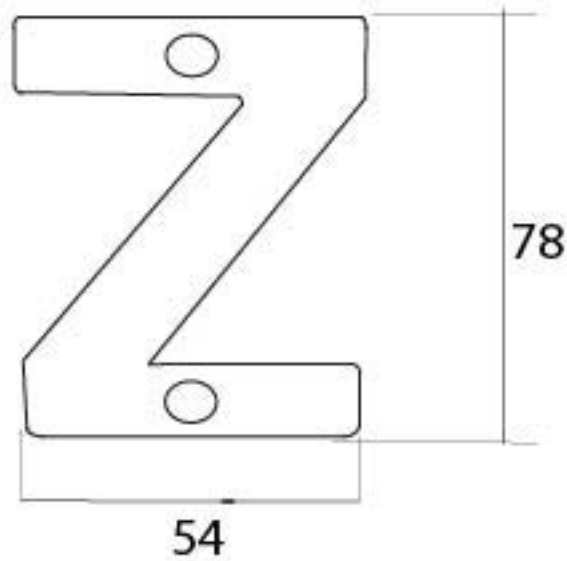

PRODUCT CODE 92030Z

3/4" (19mm)
x2
gauge 8 (4.2mm)

HANDFORGED
TRADITIONAL
IRONMONGERY

Due to the hand crafted nature of our products all measurements are approximate and should be used as a guide only