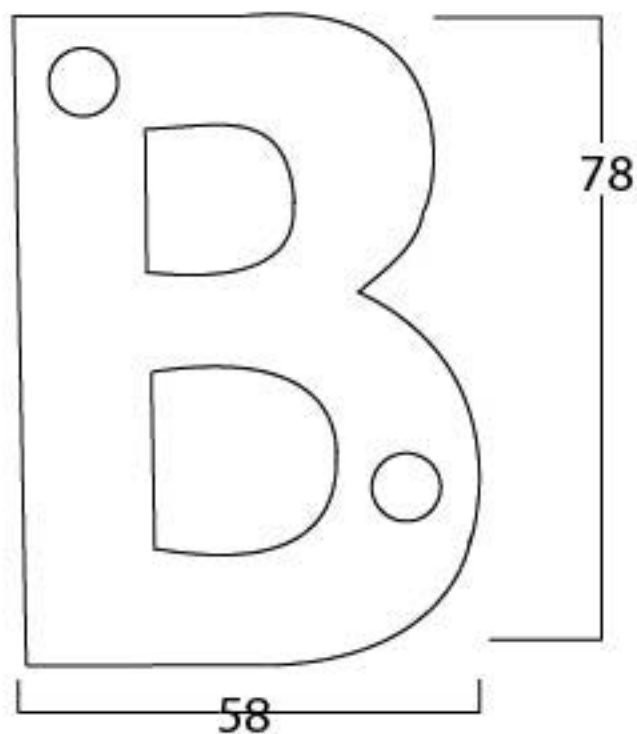

PRODUCT CODE 83800B

3/4" (19mm)
x2
gauge 8 (4.2mm)

HANDFORGED
TRADITIONAL
IRONMONGERY

Due to the hand crafted nature of our products all measurements are approximate and should be used as a guide only