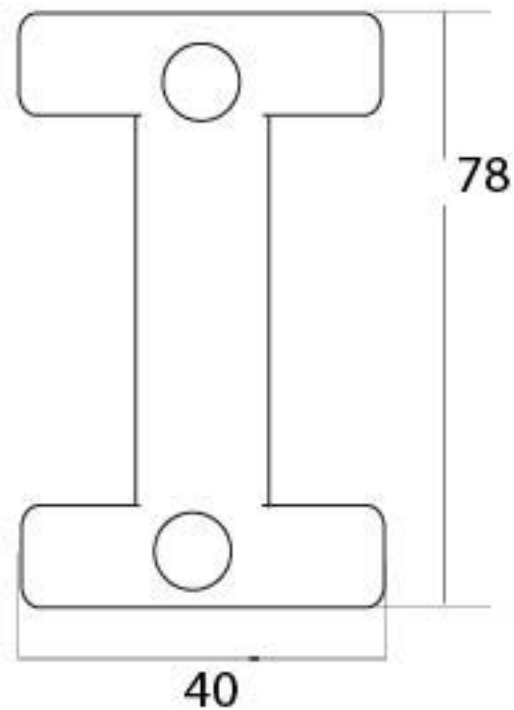

PRODUCT CODE 920311

3/4" (19mm)  
x2  
gauge 8 (4.2mm)

HANDFORGED  
TRADITIONAL  
IRONMONGERY

Due to the hand crafted nature of our products all measurements are approximate and should be used as a guide only